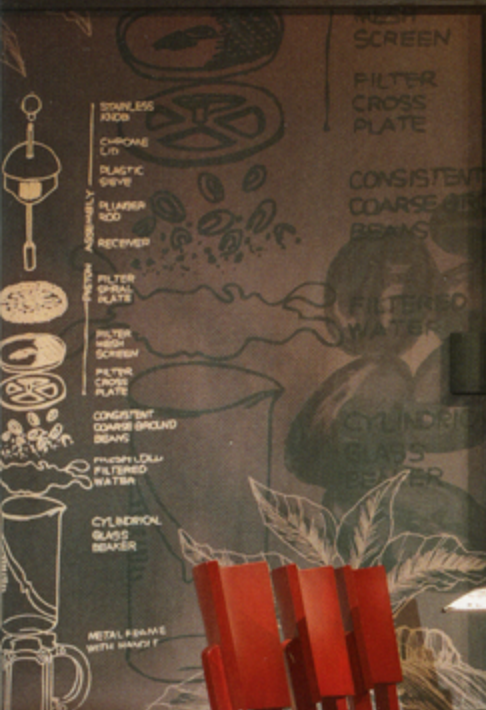

vmsd.

Experience Retail Now

OCTOBER 2010
vmsd.com

COFFEE TALK

Starbucks dishes on its global store design strategy

- + VMSD Retailer of the Year: Forever 21
- + My.Suit gets stylish in New York
- + Top international retail markets

Outwater Plastics
outwater.com

Simulating the look of real metal in a variety of "Industrial Chic" patterns, Plastic Embossed Step Plate Sheets adhere to most surfaces using ordinary adhesives and are flexible for curved surfaces.

UVMax Solid Surface's multicolor, powdercoated finishes are available in sandstone, lavastone, desertstone, greystone and midnight blue with custom color-matching capabilities.

Lamin-Art
laminart.com

The pre-finished and ready-to-install Veneer-Art High-Performance Wood Veneer collection is stain, scratch and dent resistant. Offered in 18 colors.