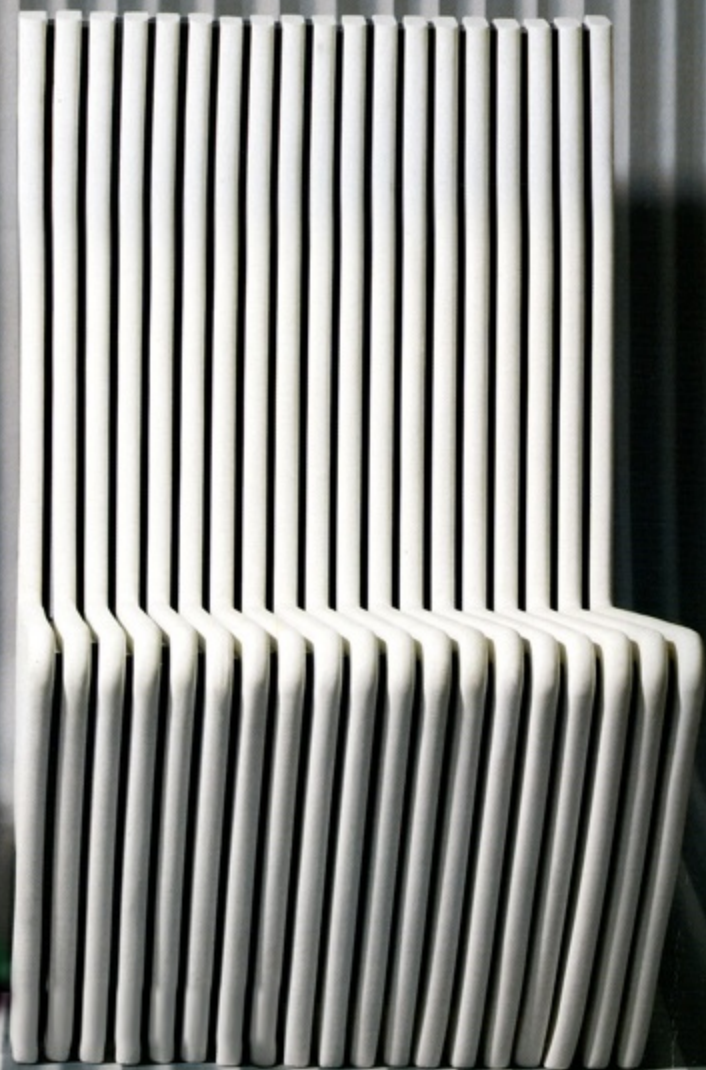

INTERIOR DESIGN®

OCTOBER 31
2006

market tabloid
fall line-up

Henry Hall

The Coast collection has nine products including the **Arc** chaise, which is perfect for laying in groups of two by two. The piece has a hidden storage bin located underneath, and is made with weather-resistant polyester fiber that is hand-woven over an aluminum frame. 255 Kansas Street, Suite 310, San Francisco, CA, 94103; 800-767-7738; henryhalldesigns.com. **circle 850**

Perennials

Wade through the inspirations of coral reefs and other oceanic life to **Aquaria**. This collection contains five prints, including **Shoreline Stripe**, **Holy Mackerel**, and **Sail Cloth**. The color palette contains 11 aquatic colors: Anemone, Sunfish, Shrimp, Sand, Conch, Citrus, Cove, Gecko, Grotto, Shell, and Sea Salt. All items in the collection enjoy a three-year no fade warranty. 140 Regal Row, Dallas, TX, 75247; 888-322-4773; perennialsfabrics.com. **circle 851**

Yothaka

This is not your mother's chaise lounge. The **Pe.loy-ma** bed is constructed from recycled plastic—a polyurethane-polyethylene compound that has a translucent quality and easily tailors itself to designer Siriluck Agukitkul's vision. Cradled in its swish, your mom isn't budging. 1028/5 Rama 4 Road, Thungmahamek, Sathorn, Bangkok, 10120, Thailand; 66-2-679-8631; yothaka.com. **circle 852**