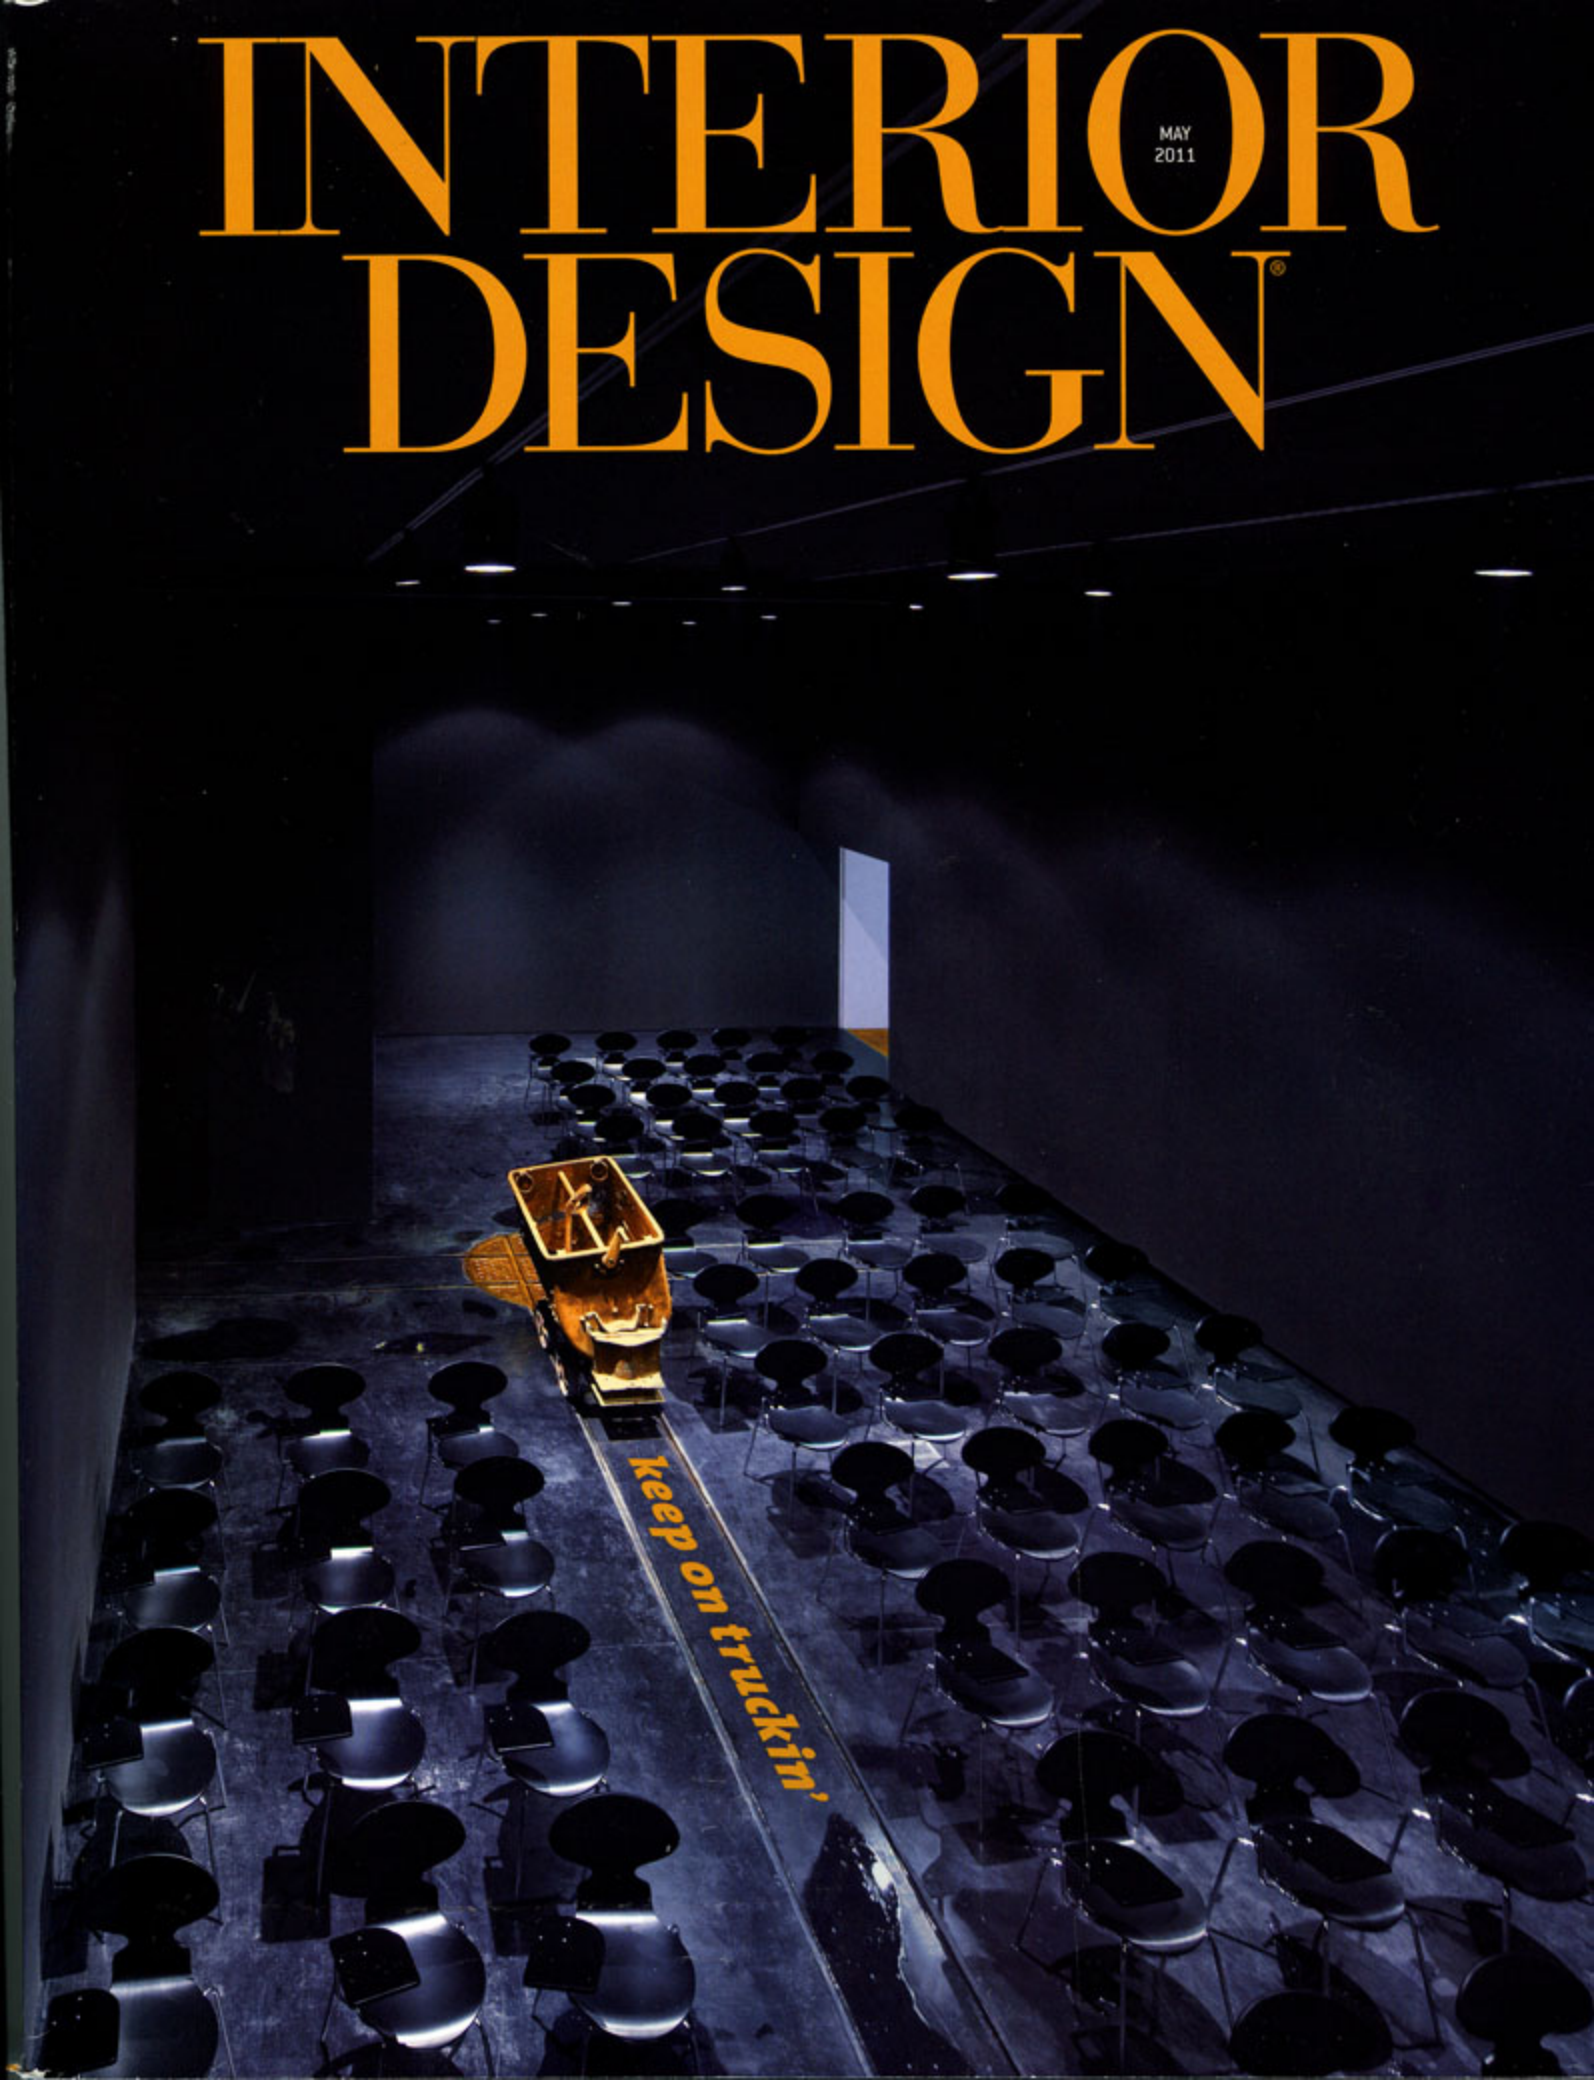

INTERIOR DESIGN[®]

MAY
2011

close up

text by Athena Waligore

1

the velvet touch

Perennials solution-dyed acrylic is as soft as spring rain

1. Plushy in aqua, Slate, Deep End, Sunshine, Plum Blossom, Cool Pool, Firecracker, periwinkle, Lime Punch, sand, and mandarin. **circle 400**