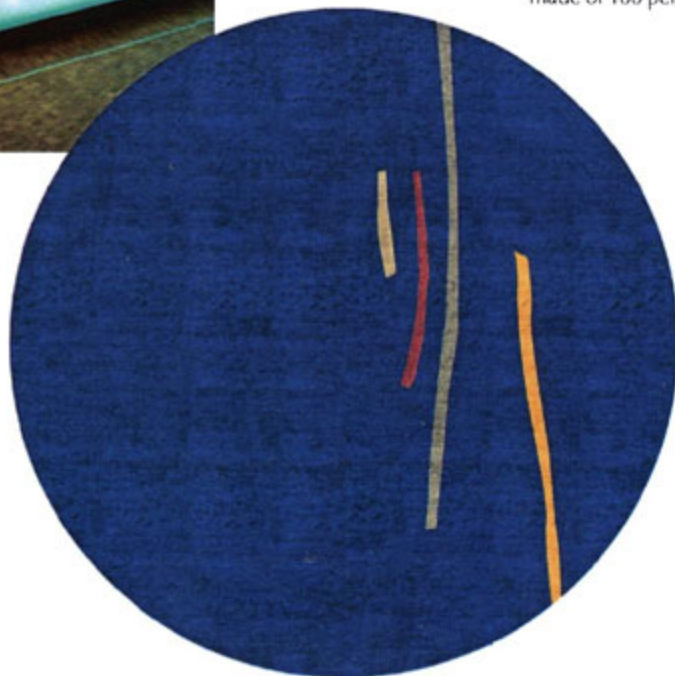

- + Around the world: Telecom, LG Live, E-Mart
- + Macy's rebuilds in Rhode Island
- + Tech report: Augmented reality enters the store

Coverings Etc.
coveringsetc.com

Made from post-consumer recycled glass, **Bio-Glass** can be used for flooring, countertops and other decorative surfaces. Light permeates through its layers of glass, resulting in a surface that appears lit from within. Six colors offered.

Maya Romanoff Corp.
mayaromanoff.com

Designed with a latex topcoat, **True Paper Croc** has a crocodile pattern effect and is made of 100 percent paper.

Perennials Fabrics
perennialsfabrics.com

The all-weather **Diurne** for Perennials is a 100 percent, solution-dyed acrylic fiber rug collection. Available in a variety of colors and sizes.