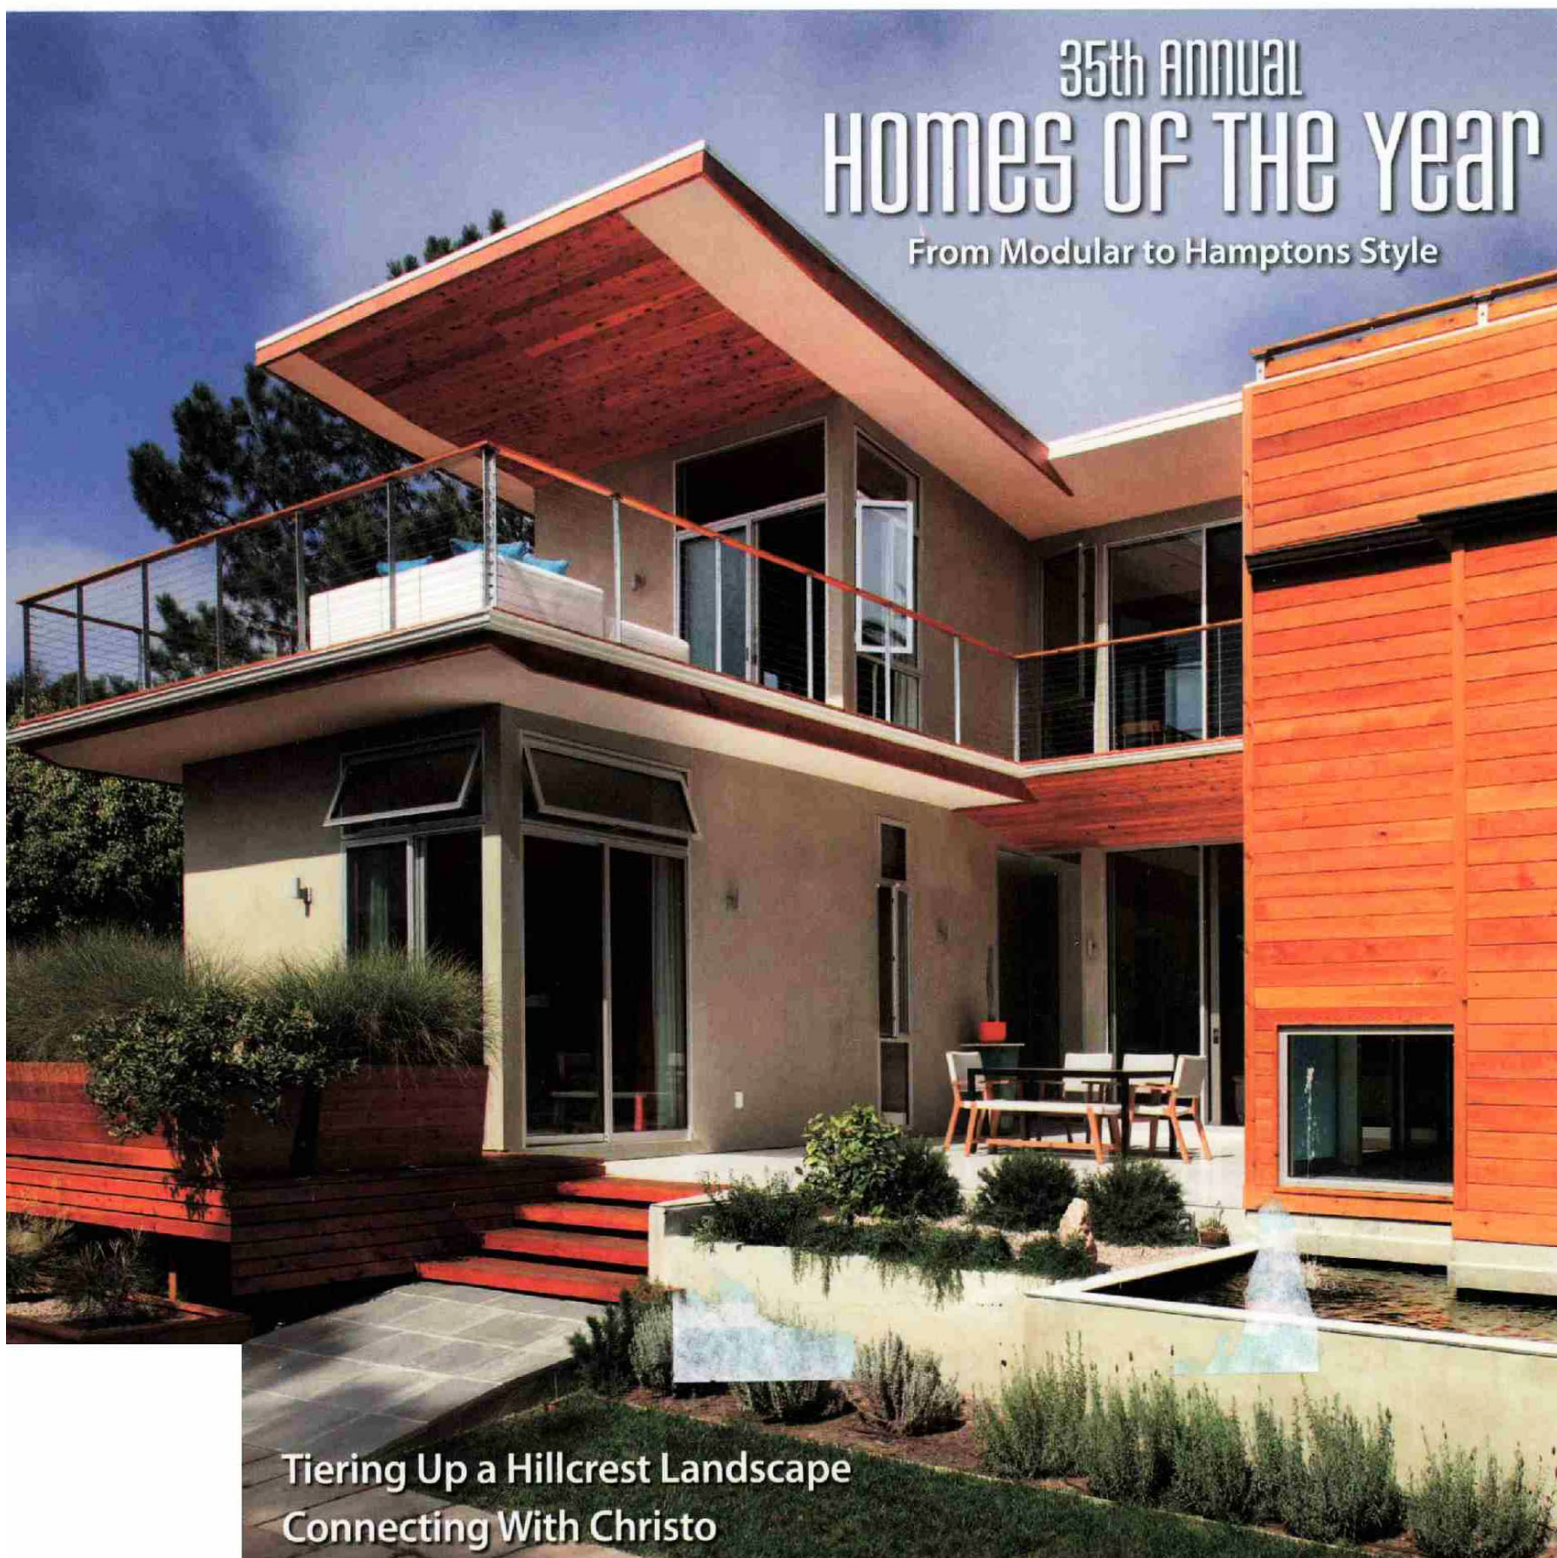

# SAN DIEGO HOME/GARDEN LIFESTYLES

35th Annual  
HOMES OF THE YEAR

From Modular to Hamptons Style

Tiering Up a Hillcrest Landscape  
Connecting With Cristo

## Inside Stories

The **Hold It Contemporary Home** showroom features new lines from **G. Romano** and **Kartell**. The **Patricia Urquiola** sofa is straight from Milan for Kartell. G. Romano is a Canadian company offering upholstered wing chairs with a thoroughly modern look. Hold It Contemporary Home, Mission Valley, 619-295-6660

## Singing the Blues

**Perennials**, known for high-performance indoor/outdoor fabrics, has introduced a collection called *Wild Blue Yonder*. Also new is the *Out & About* collection. **David Sutherland Showroom**, Pacific Design Center, West Hollywood, 310-360-1777