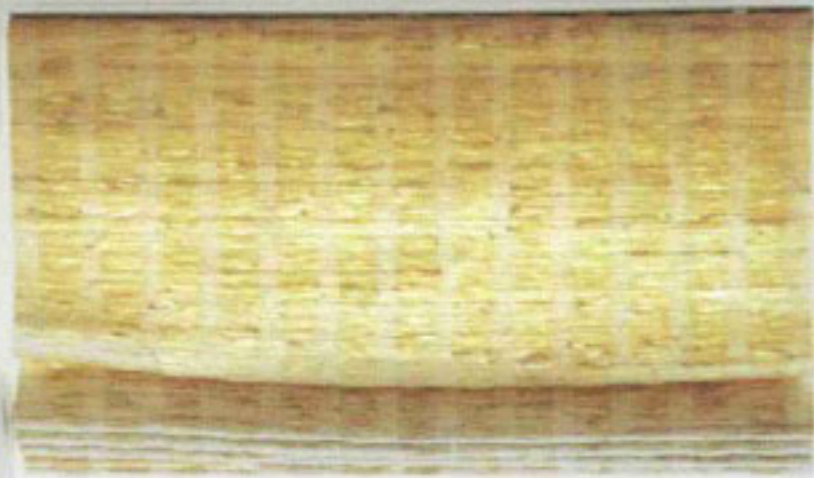

BRING YOUR STYLE HOME SPRING 2017

domino

THE COLOR ISSUE

BOLD TABLESCAPES
SPRING BREAK VIBES
COOL WALLPAPERS

Jessica Walsh adds graphic punch to her Chelsea loft.

plus

HIT REFRESH—101+ IDEAS
TO BRIGHTEN UP YOUR SPACE