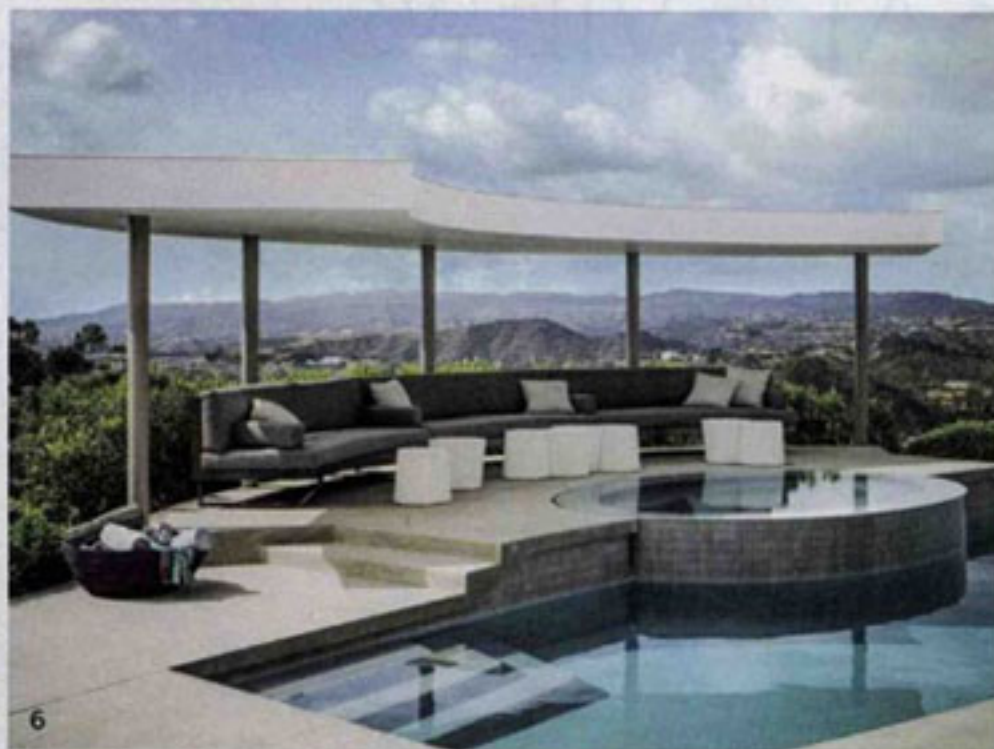

ELLEDECOR

Alfresco Chic

GARDEN PLEASURES

**THE BEST OF
INDOOR
& OUTDOOR
STYLE**

**BOHO BRIT
MINNIE DRIVER IN
HOLLYWOOD**

APRIL 2017
ELLEDECOR.COM

6. For the Beverly Hills home of entertainment executives Adam Sanderson and Rich Ross, designer Jamie Bush and architect Dennis Gibbens created a pool pavilion shaded by a semicircular canopy that echoes the roofline of the main house. The custom-made sectional sofa is upholstered in a Perennials fabric, and the concrete side tables are by Ernsdorf Design. 7. Constructed in the 1960s, the orangery at Mapperton in Dorset, England, complements the estate's 16th-century manor house and overlooks paths bordered by perennial beds. 8. In a private garden in Salento, Italy, architect Toti Semerano designed a wooden structure to shelter a daybed with a roof crafted from scraps of iron. 9. The late Sir David Hicks added a fanciful acorn finial to the roof of a gazebo he designed for a farm in the KwaZulu-Natal Midlands of South Africa. ■