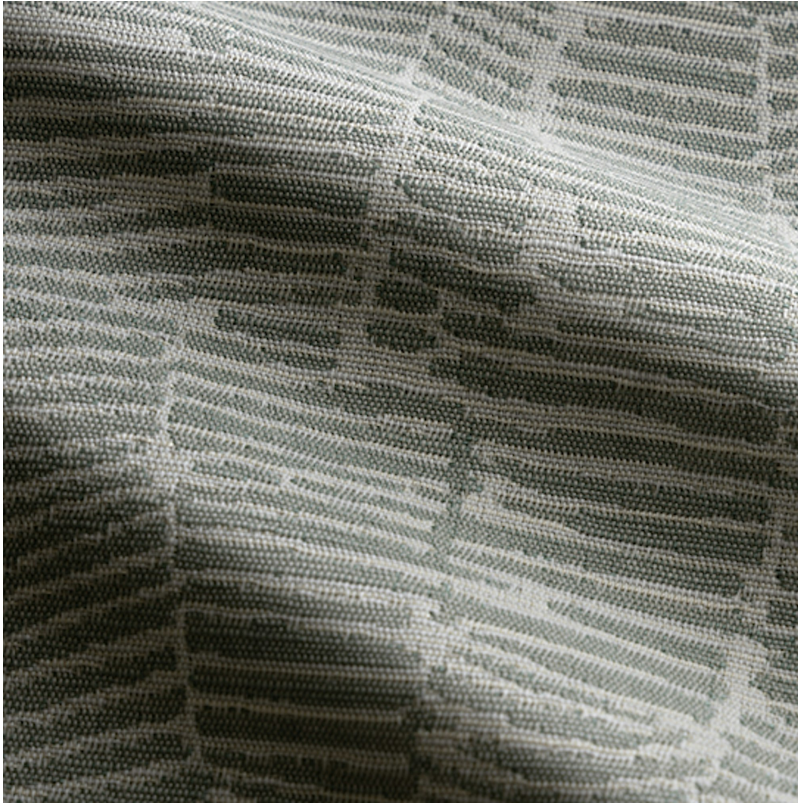

P E R E N N I A L S

Patina Bramblewood

813-42

DETAILS & SPECS

Abrasion	12,000 Double Rubs
Brush Pill	Class 4.5
Reversible	Yes
UFAC/NFPA 260	PASS
Width	54 in (137 cm)
Weight	12.5 Oz/sq yd (424 gm/sq m)
Designer	Rose Tarlow
Collection	2023 C Fall: Rose Tarlow
Color Family	Turquoise
Color	Patina
Vertical Repeat	21.25 IN (54 CM)
Horizontal Repeat	27 IN (68.6 CM)

DESCRIPTION

The all-over abstract dashed line pattern on this jacquard creates a rhythmic effect.

All Perennials 100% solution-dyed acrylic fabrics are backed by an industry-leading no-fade guarantee valid for three years from the date of purchase (with the exceptions of prints, which hold a one-year warranty and Cabana™, which holds a five year warranty).