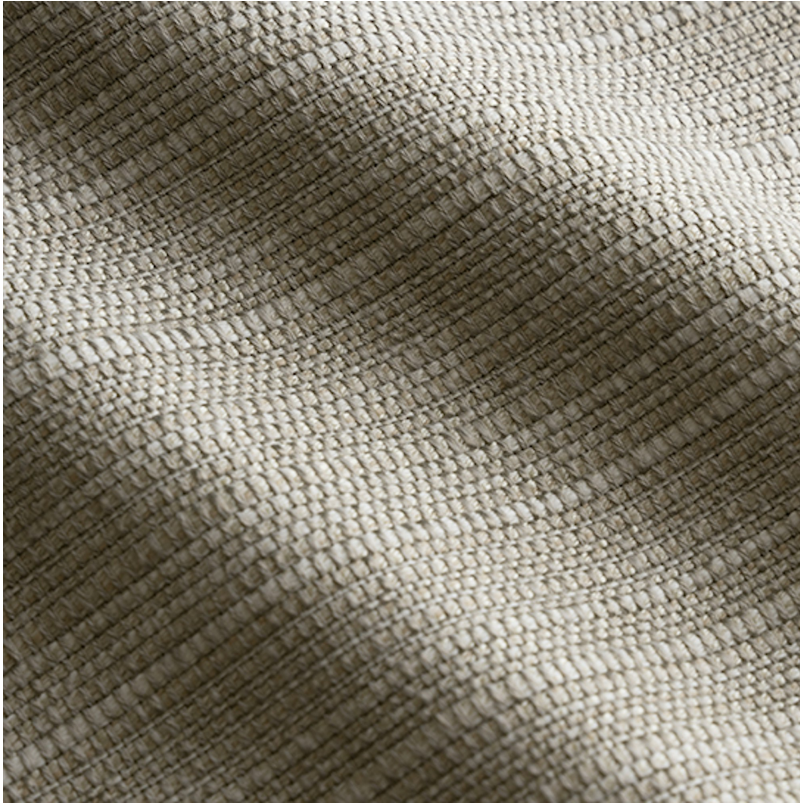

## Ash Rock Wall

857-108

### DETAILS & SPECS

Abrasion	12,000 Double Rubs
Brush Pill	Class 4
UFAC/NFPA 260	PASS
Width	54 in (137 cm)
Weight	17.4 Oz/sq yd (590 gm/sq m)
Designer	Rose Tarlow
Collection	2023 C Fall: Rose Tarlow
Color Family	Ash/Taupe
Color	Ash
Vertical Repeat	3.19 IN (8.1 CM)
Horizontal Repeat	N/A

### DESCRIPTION

A chunky textural fabric with a linear linen-like appearance, Rock Wall is offered in both tonal and contrasting colorways. Backing Recommended

All Perennials 100% solution-dyed acrylic fabrics are backed by an industry-leading no-fade guarantee valid for three years from the date of purchase (with the exceptions of prints, which hold a one-year warranty and Cabana™, which holds a five year warranty).