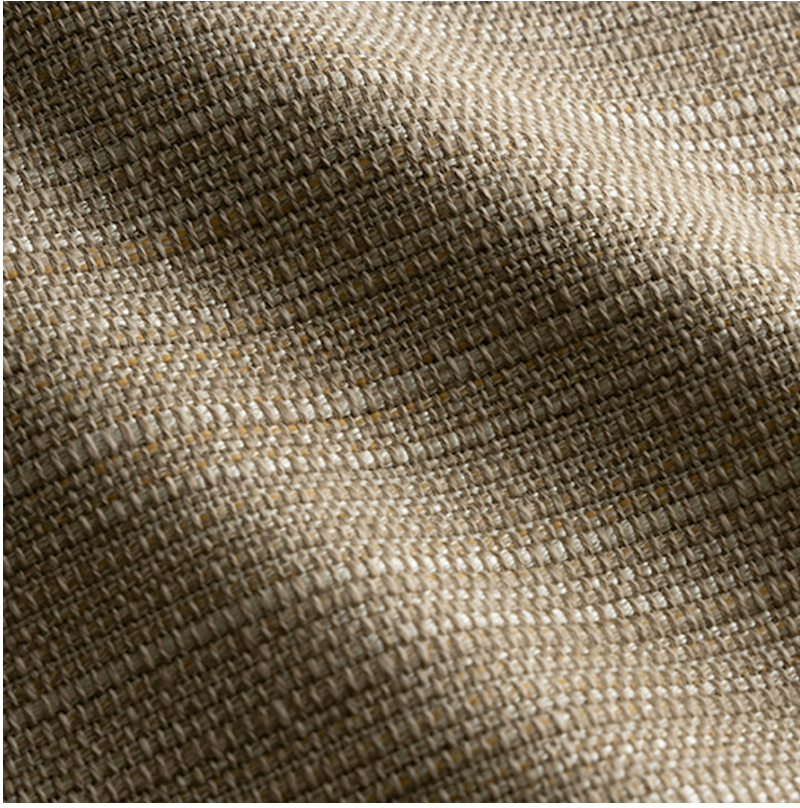

P E R E N N I A L S

Beeswax Rock Wall

857-725

DETAILS & SPECS

Abrasion	12,000 Double Rubs
Brush Pill	Class 4
UFAC/NFPA 260	PASS
Width	54 in (137 cm)
Weight	17.4 Oz/sq yd (590 gm/sq m)
Designer	Rose Tarlow
Collection	2023 C Fall: Rose Tarlow
Color Family	Beige/Tan
Color	Beeswax
Vertical Repeat	3.19 IN (8.1 CM)
Horizontal Repeat	N/A

DESCRIPTION

A chunky textural fabric with a linear linen-like appearance, Rock Wall is offered in both tonal and contrasting colorways. Backing Recommended

All Perennials 100% solution-dyed acrylic fabrics are backed by an industry-leading no-fade guarantee valid for three years from the date of purchase (with the exceptions of prints, which hold a one-year warranty and Cabana™, which holds a five year warranty).

Perennials' technically superior fabrics are fade resistant, mildew- and mold-resistant, bleach cleanable and easily maintained. Be confident when you select fabrics identified by the Perennials Fiber Mark that you will receive a product that lives up to our name: enduring, constant and fun.