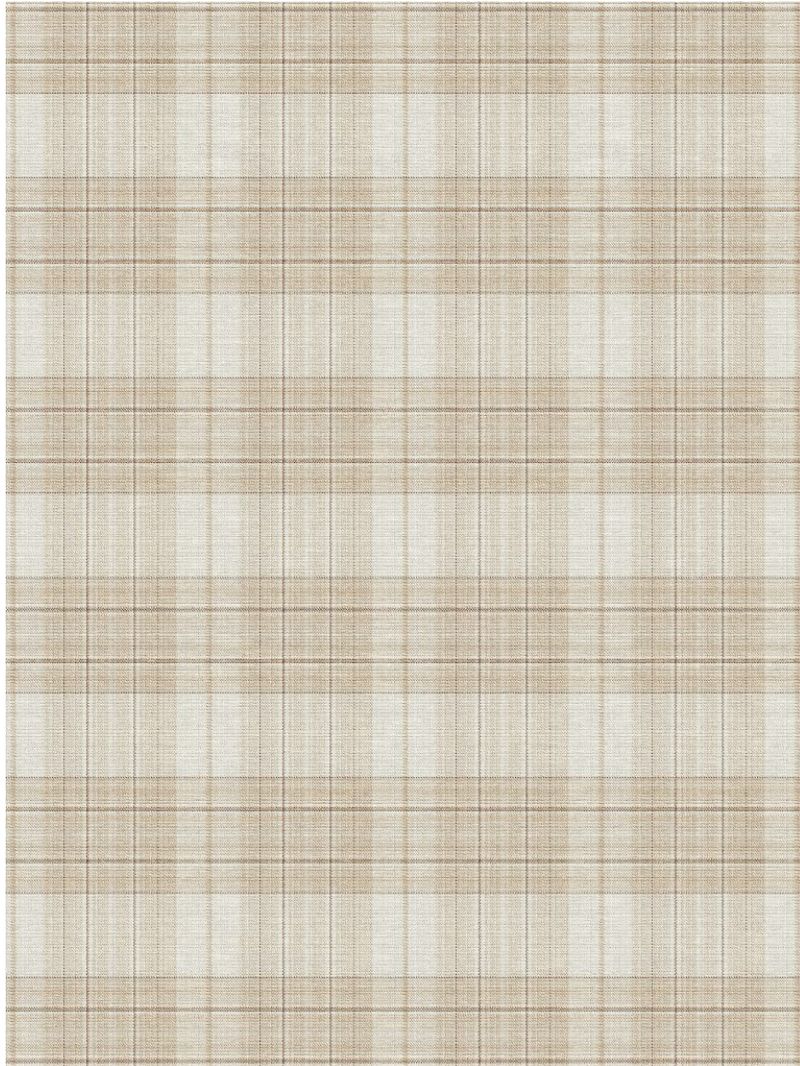

P E R E N N I A L S

Camel Story Lines Flatwoven

FW258-483

DETAILS & SPECS

Designer	Studio
Construction	Flatwoven
Colorway	Camel
Collection	2025 A Spring: Down to Earth

Pom Colors

6266

Image not found or type of image unknown

6978

6980

7358

DESCRIPTION

The second heavyweight flat weave to our line! Story Lines is a fresh take on a timeless classic, plaid. Featuring multicolored stripes in an overlapping design, Story Lines makes for a great stand-alone rug or a layering piece.