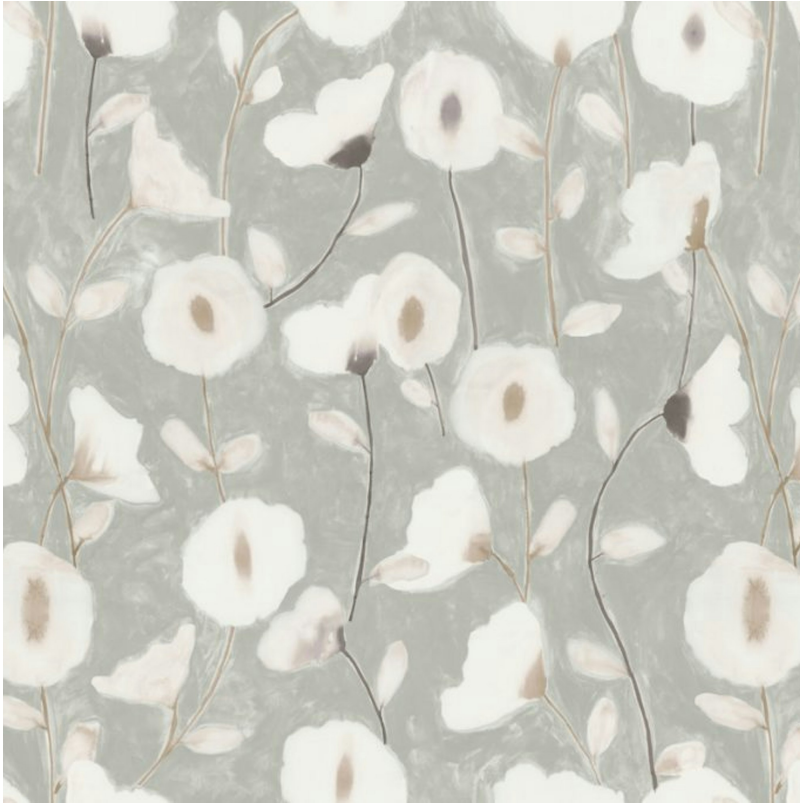

P E R E N N I A L S

Jasmine In Bloom

PP106-794

DETAILS & SPECS

Width	54"
Match	Straight
Material	Type II Vinyl
Backing	Non-Woven
Maintenance	Scrubable, Strippable
Fire Rating	Class A
Potential Lead Credit	No
Designer	Studio
Collection	2025 A Spring: Down to Earth
Color	Jasmine
Color Family	Grey
Vertical Repeat	30"

DESCRIPTION

In Bloom is our first floral wallpaper. Printed on vinyl it meets all Type II requirements and can be installed residentially or commercially. A soft watercolor technique brings the allusion of delicate and fresh blooms laid on a brush stroke blended background. Available in 5 beautiful colors: Dew, Jasmine, Parchment, Matcha, and Salt & Pepper.