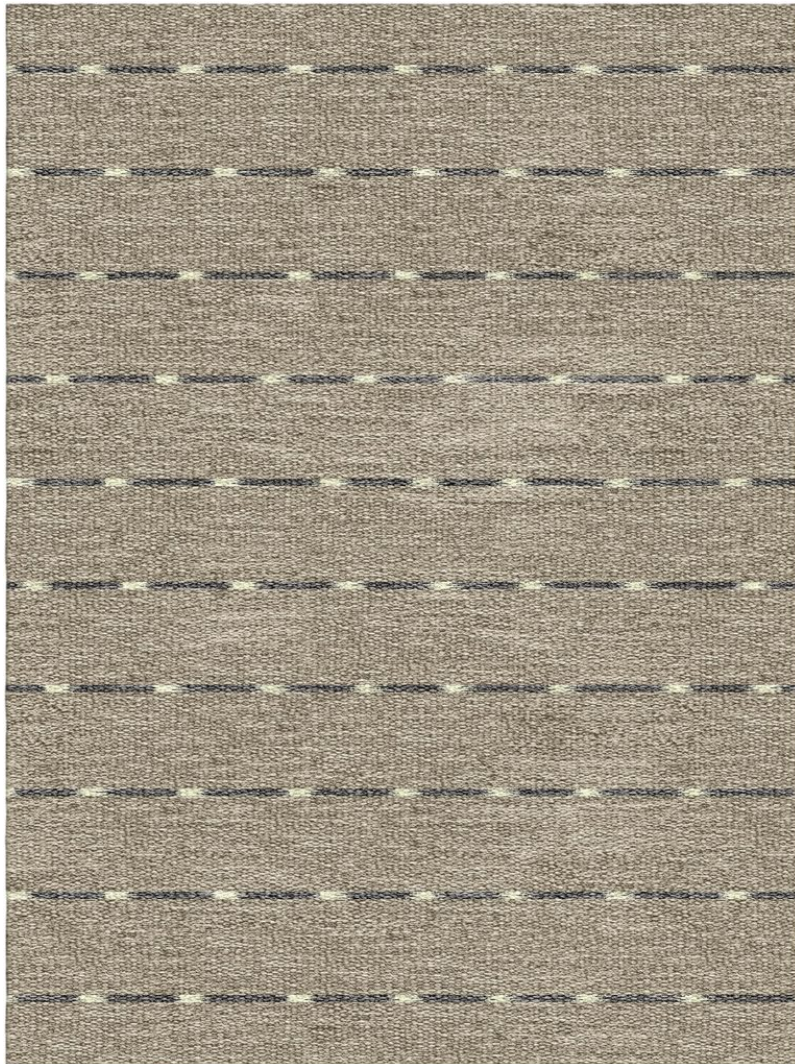

P E R E N N I A L S

Pumice Smoke Signal Flatwoven

FW210-208

DETAILS & SPECS

Designer	Studio
Construction	Flatwoven
Colorway	Pumice
Collection	2014 B Fall

Pom Colors

92

60

2

DESCRIPTION

Perennials' Flatwoven artisanal rugs feature exceptional designs, subtle color blending and an unbelievably soft feel. They include binding on the horizontal edges and the selvages are left visible to show the craftsmanship of each handwoven rug. These rugs are ideal for use indoors or out.