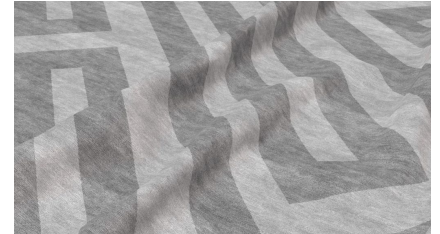

## Off Kilter Tibetan Knot

GREY HILLS

**TK319-317**

Off Kilter Tibetan Knot

**Construction** Tibetan Knot

**Colorway** Grey Hills

**Collection** 2015 B Fall

Hand knotted, 80 knots per square inch.