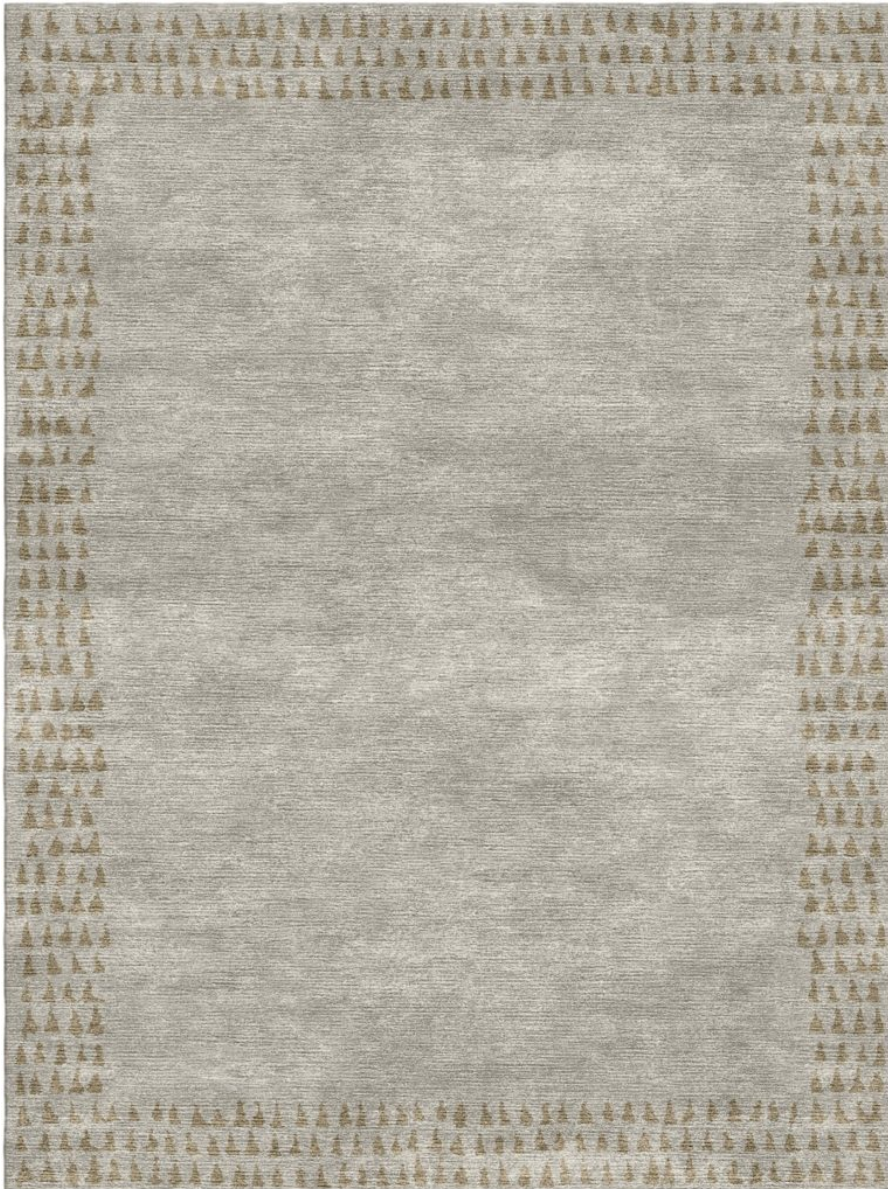

Snaggletooth Tibetan Knot

FAWN

TK322-245

Snaggletooth Tibetan
Knot

Construction Tibetan Knot

Colorway FAWN

Collection 2015 B Fall

Hand knotted, 80 knots per square inch.

Pom Colors

127

28