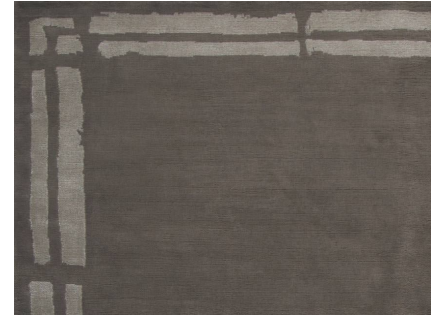

## Frame Of Reference Tibetan Knot

SABLE

**TK323-244**

Frame Of Reference

Tibetan Knot

**Construction** Tibetan Knot

**Colorway** Sable

**Collection** 2015 B Fall

Hand knotted, 80 knots per square inch.

**Pom Colors**

89

30