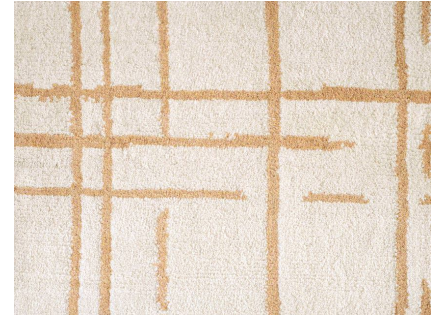

Drypoint Plaid Tibetan Knot

CONCH

TK331-131

Drypoint Plaid Tibetan
Knot

Designer Porter Teleo

Construction Tibetan Knot

Colorway CONCH

Collection 2016 A Spring: Porter Teleo

Hand knotted, 80 knots per square inch.

Pom Colors

2

191

191