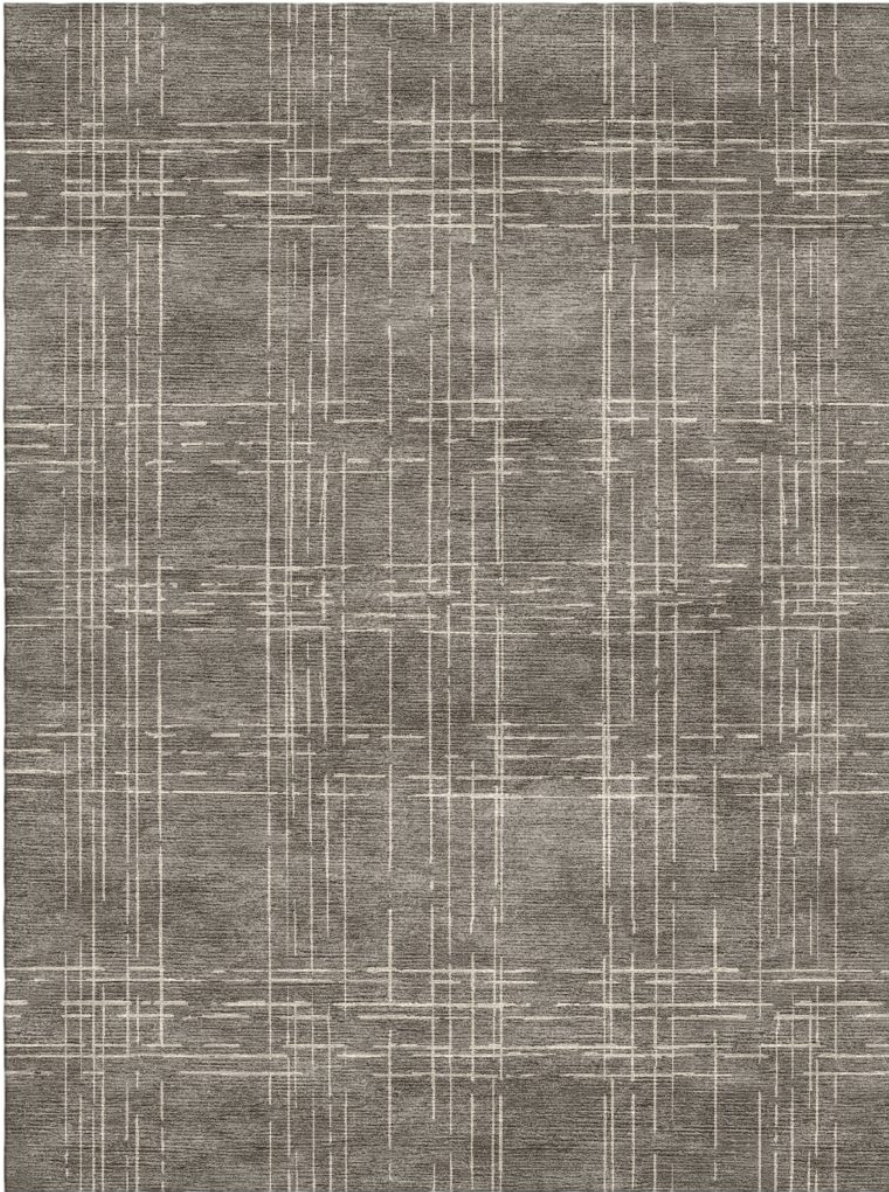

Drypoint Plaid Tibetan Knot

GRAVEL PATH

TK331-61

Drypoint Plaid Tibetan
Knot

Designer Porter Teleo

Construction Tibetan Knot

Colorway GRAVEL PATH

Collection 2016 A Spring: Porter Teleo

Hand knotted, 80 knots per square inch.

Pom Colors

220

28

28