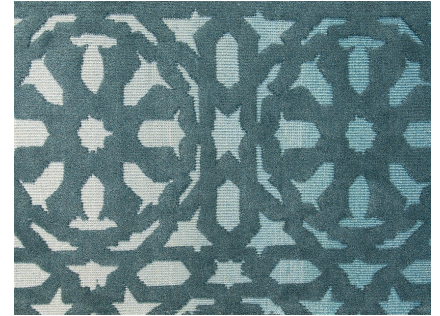

Skylight Drop Stitch

BLUESTONE

DS406-368

Skylight Drop Stitch

Designer Lori Weitzner

Construction Dropstitch

Colorway BLUESTONE

Collection 2018 B Fall: Lori Weitzner

Unique hand-knotted rugs combine the texture of a flatwoven with soft pile for a subtle drop stitch pattern.

Pom Colors