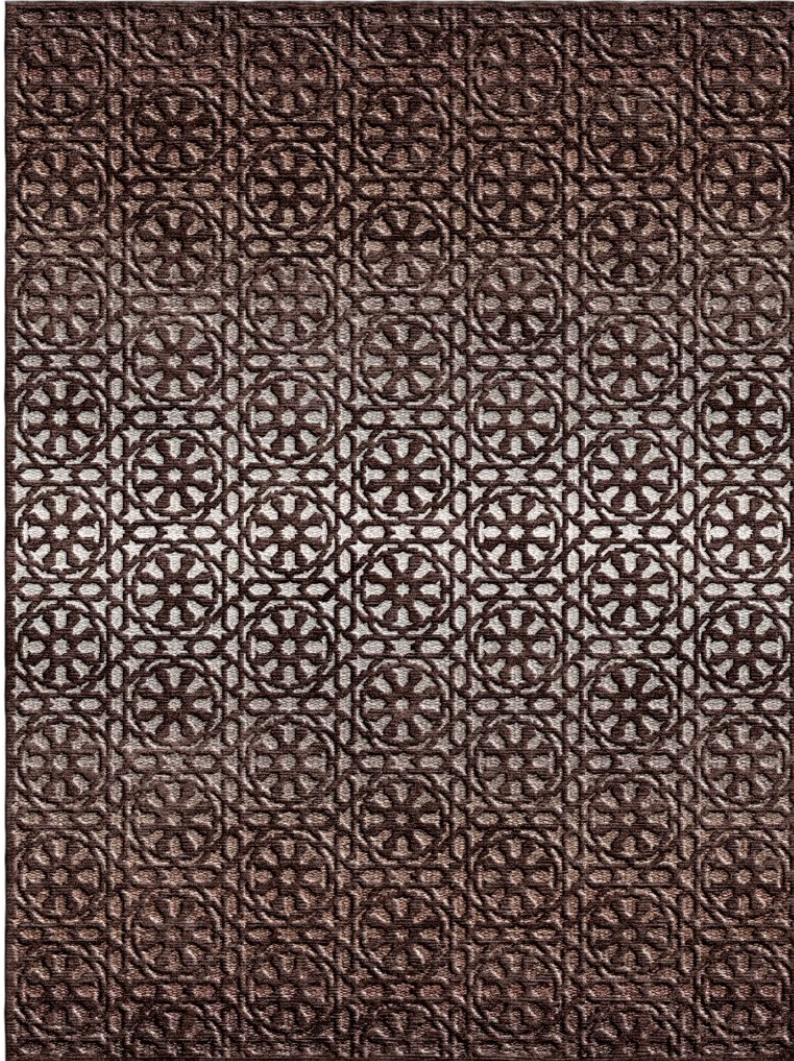

P E R E N N I A L S

SPICE

Skylight Drop Stitch

DS406-340

DETAILS & SPECS

Designer	Lori Weitzner
Construction	Dropstitch
Colorway	SPICE
Collection	2018 B Fall: Lori Weitzner

DESCRIPTION

Unique hand-knotted rugs combine the texture of a flatwoven with soft pile for a subtle drop stitch pattern.