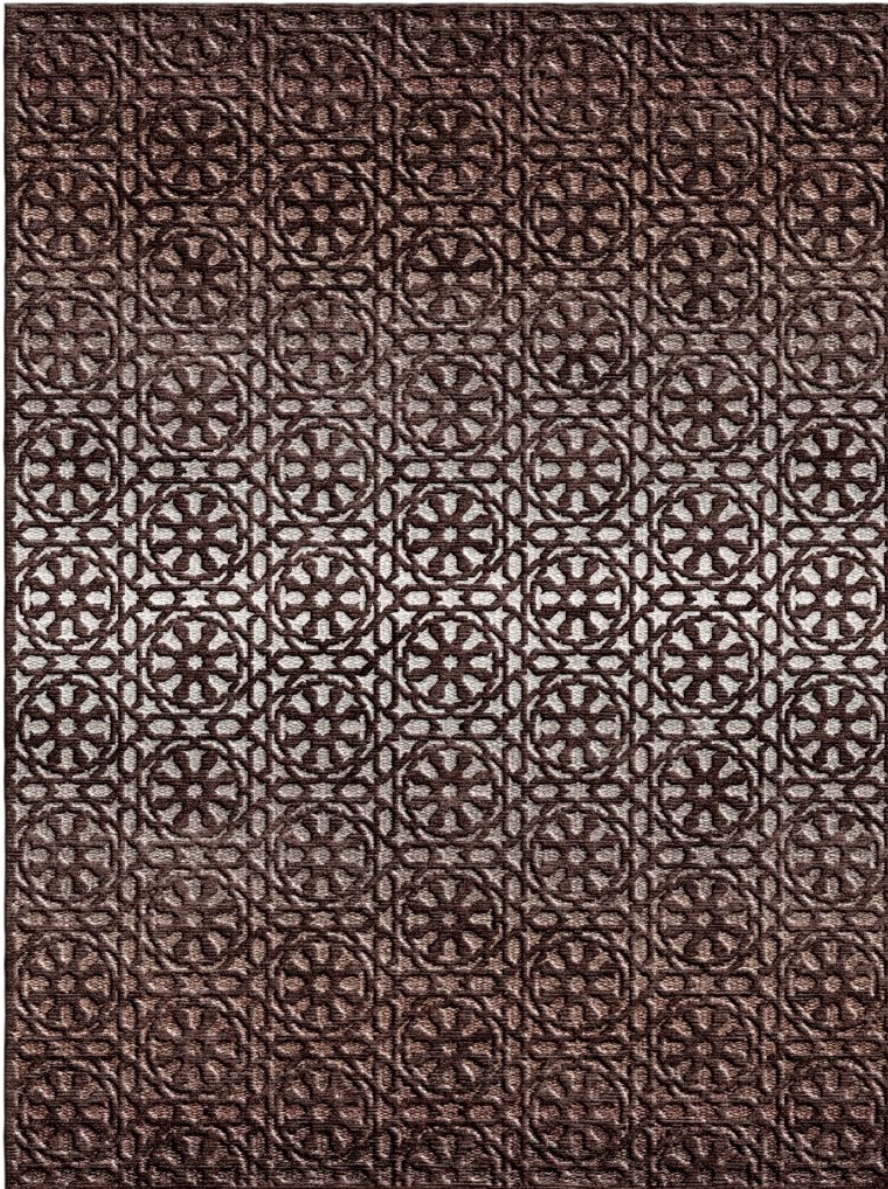

## Skylight Drop Stitch

SPICE

**DS406-340**

Skylight Drop Stitch

**Designer** Lori Weitzner

**Construction** Dropstitch

**Colorway** SPICE

**Collection** 2018 B Fall: Lori Weitzner

Unique hand-knotted rugs combine the texture of a flatwoven with soft pile for a subtle drop stitch pattern.

**Pom Colors**

1550 2201 2195 1705