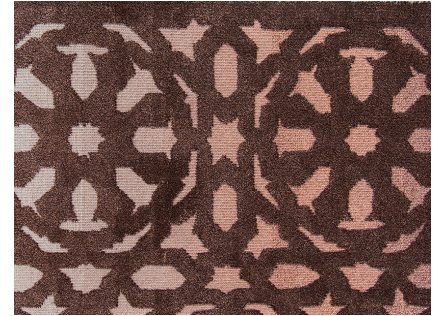

## Skylight Drop Stitch

SPICE

**DS406-340**

Skylight Drop Stitch

**Designer** Lori Weitzner

**Construction** Dropstitch

**Colorway** SPICE

**Collection** 2018 B Fall: Lori Weitzner

Unique hand-knotted rugs combine the texture of a flatwoven with soft pile for a subtle drop stitch pattern.

**Pom Colors**

1550 2201 2195 1705