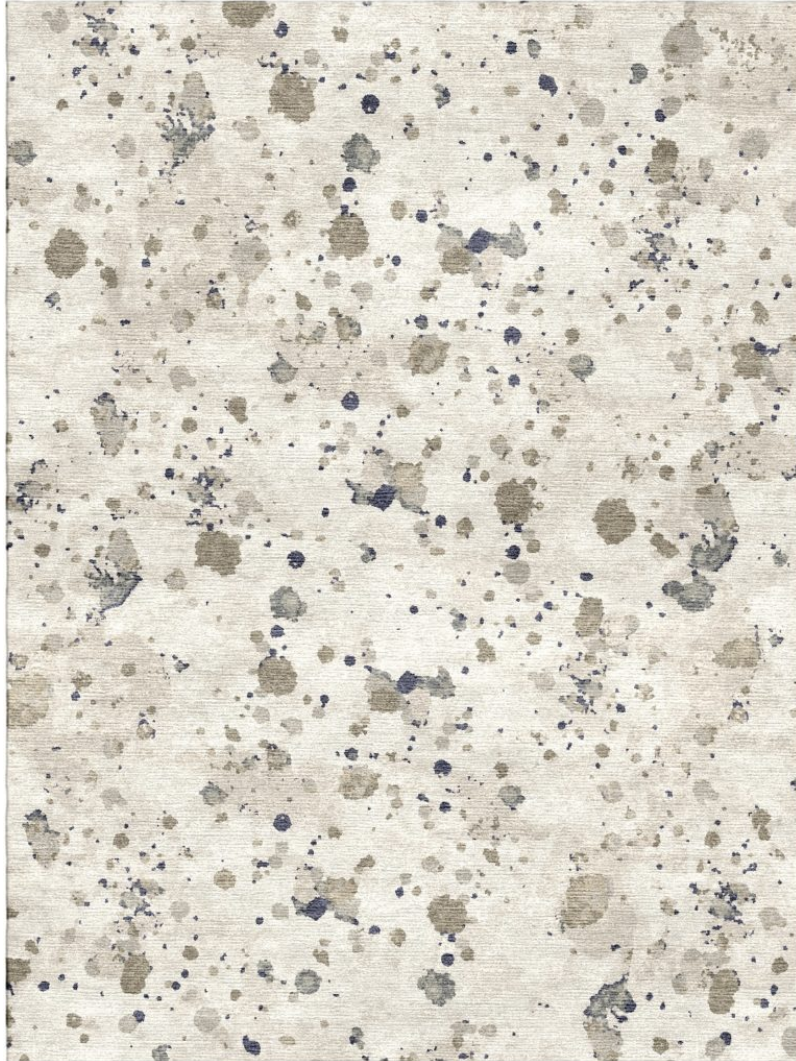

## MUSHROOM

### Splash Tibetan Knot

TK368-223