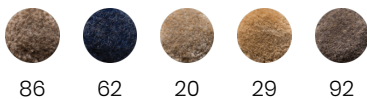

## Trailblazer Flatwoven

RIO GRANDE

**FW205-314-0810**

Trailblazer Flatwoven

**Construction** Flatwoven

**Colorway** RIO GRANDE

**Collection** 2013 B Fall

Perennials' Flatwoven artisanal rugs feature exceptional designs, subtle color blending and an unbelievably soft feel. They include binding on the horizontal edges and the selvages are left visible to show the craftsmanship of each handwoven rug. These rugs are ideal for use indoors or out.

**Pom Colors**

86 62 20 29 92