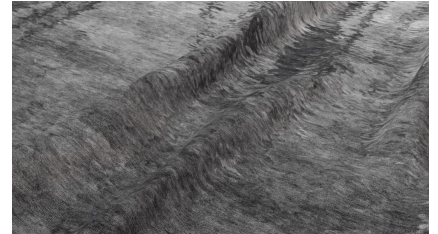

Echo Tibetan Knot

CHARCOAL

TK369-192-0912

Echo Tibetan Knot

Designer Martyn Thompson

Construction Tibetan Knot

Colorway CHARCOAL

Collection 2018 A Spring: Martyn Thompson

Hand knotted, 80 knots per square inch.

Pom Colors