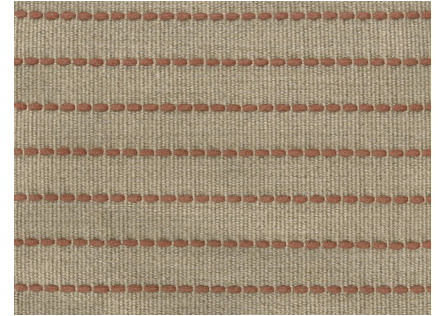

Needlepoint Flatwoven

SUNSET

FW244-12

Needlepoint Flatwoven

Designer Vincent Van Duysen

Construction Flatwoven

Colorway SUNSET

Collection 2021 B Fall: Vincent van Duysen

Perennials' Flatwoven artisanal rugs feature exceptional designs, subtle color blending and an unbelievably soft feel. They include binding on the horizontal edges and the selvages are left visible to show the craftsmanship of each handwoven rug. These rugs are ideal for use indoors or out.