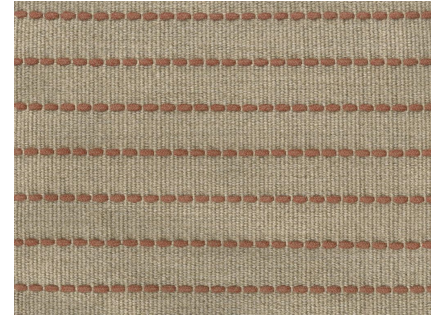

Needlepoint Flatwoven

SUNSET

FW244-12-0810

Needlepoint Flatwoven

Designer Vincent Van Duysen

Construction Flatwoven

Colorway SUNSET

Collection 2021 B Fall: Vincent van Duysen

Perennials' Flatwoven artisanal rugs feature exceptional designs, subtle color blending and an unbelievably soft feel. They include binding on the horizontal edges and the selvages are left visible to show the craftsmanship of each handwoven rug. These rugs are ideal for use indoors or out.