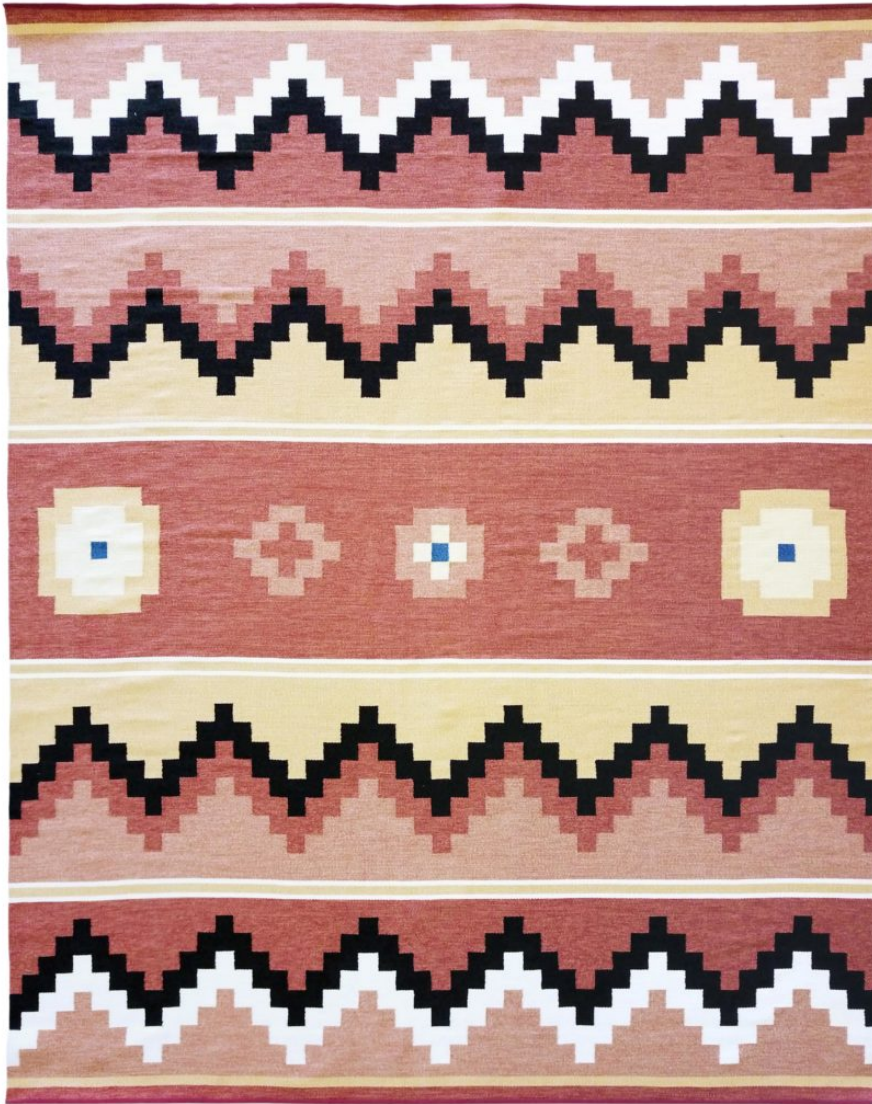

## Southwestern II Flatwoven

RED ROCK

**FW232-313-0912**

Southwestern II Flatwoven

**Construction** Flatwoven

**Colorway** RED ROCK

Perennials' Flatwoven artisanal rugs feature exceptional designs, subtle color blending and an unbelievably soft feel. They include binding on the horizontal edges and the selvages are left visible to show the craftsmanship of each handwoven rug. These rugs are ideal for use indoors or out.