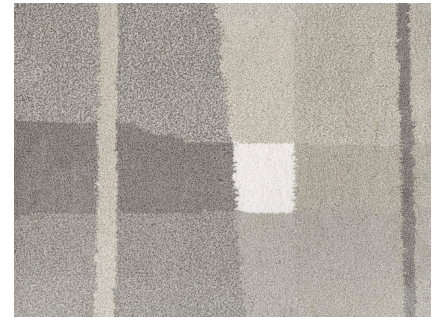

Double Date Tibetan Knot

OPAL

TK395-708

Double Date Tibetan Knot

Construction Tibetan Knot

Colorway Opal

Collection 2022 A Spring: On Cloud Nine

Hand knotted, 80 knots per square inch.

Pom Colors