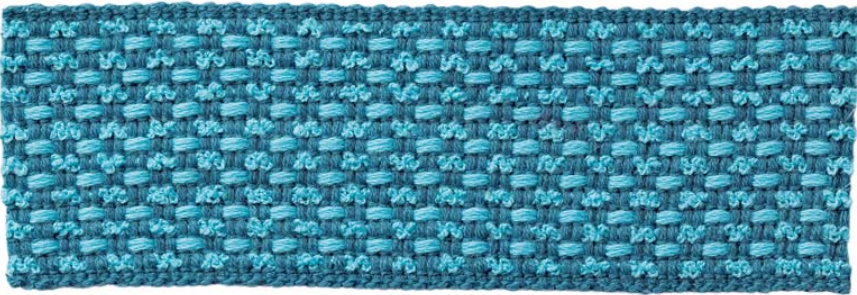

P E R E N N I A L S[®]

LUXURY PERFORMANCE FABRICS

Borderline

DEEP END

BL-82

Borderline

Color Deep End

Width 1 5/8 IN (4.1 CM)

The perfect finishing touch. Perennials trims are made from the same 100% solution-dyed acrylic as our fabrics, making them fade resistant, mildew and mold resistant, and easy to maintain.