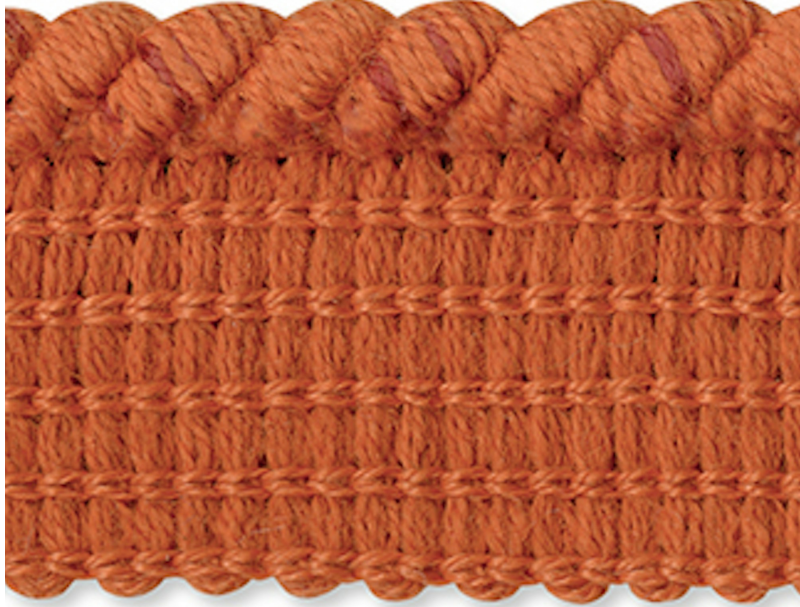

P E R E N N I A L S

Red Coral Spiral Cord

SC-166

DETAILS & SPECS

Color	Red Coral
Width	3/16 IN (0.5 CM)

DESCRIPTION

The perfect finishing touch. Perennials trims are made from the same 100% solution-dyed acrylic as our fabrics, making them fade resistant, mildew and mold resistant, and easy to maintain.