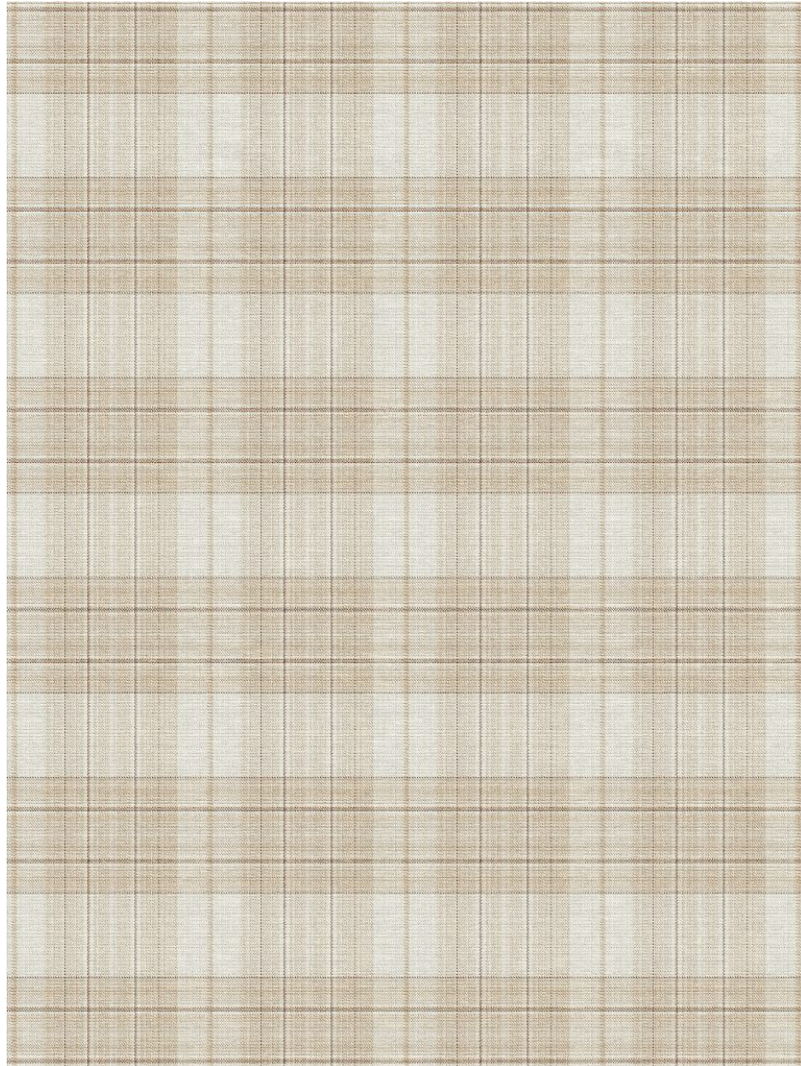

## Camel Story Lines Flatwoven

FW258-483

### DETAILS & SPECS

Designer	Studio
Construction	Flatwoven
Colorway	Camel
Collection	2025 A Spring: Down to Earth

### DESCRIPTION

The second heavyweight flat weave to our line! Story Lines is a fresh take on a timeless classic, plaid. Featuring multicolored stripes in an overlapping design, Story Lines makes for a great stand-alone rug or a layering piece.