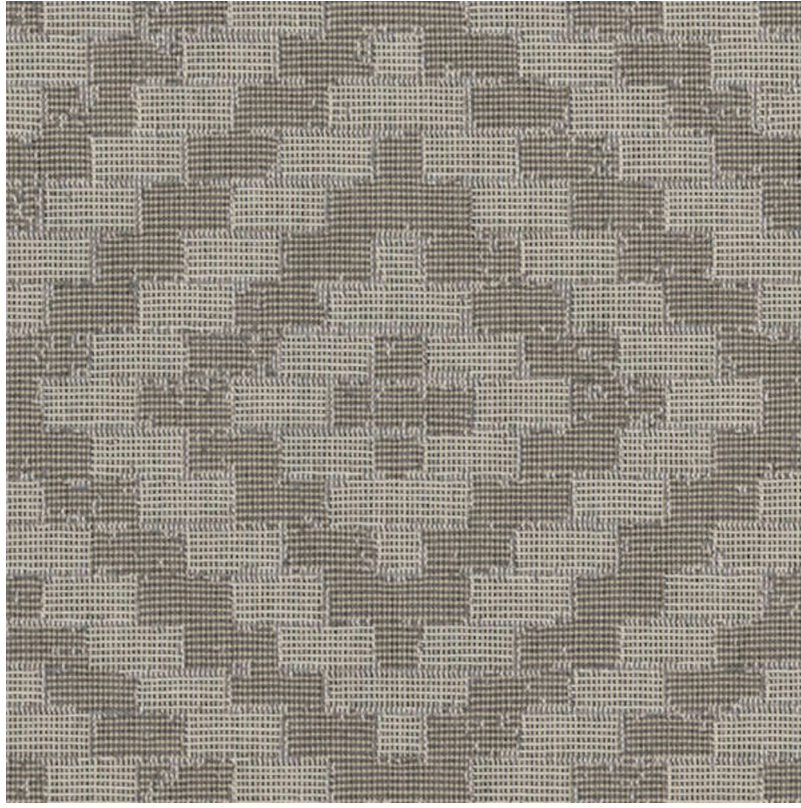

P E R E N N I A L S

Flint Square Dance

747-215

DETAILS & SPECS

Abrasion	7,000 double rubs
Brush Pill	Class 3.5
UFAC/NFPA 260	PASS
Width	54 in (137 cm)
Weight	10.1 Oz/sq yd (343 gm/sq m)
Designer	Studio
Collection	2014 B Fall: Rodeo Drive
Color Family	Ash/Taupe
Color	Flint
Vertical Repeat	5.5 IN (14 CM)
Horizontal Repeat	6.75 IN (17.1 CM)

DESCRIPTION

All Perennials 100% solution-dyed acrylic fabrics are backed by an industry-leading no-fade guarantee valid for three years from the date of purchase (with the exceptions of prints, which hold a one-year warranty and Cabana™, which holds a five year warranty).