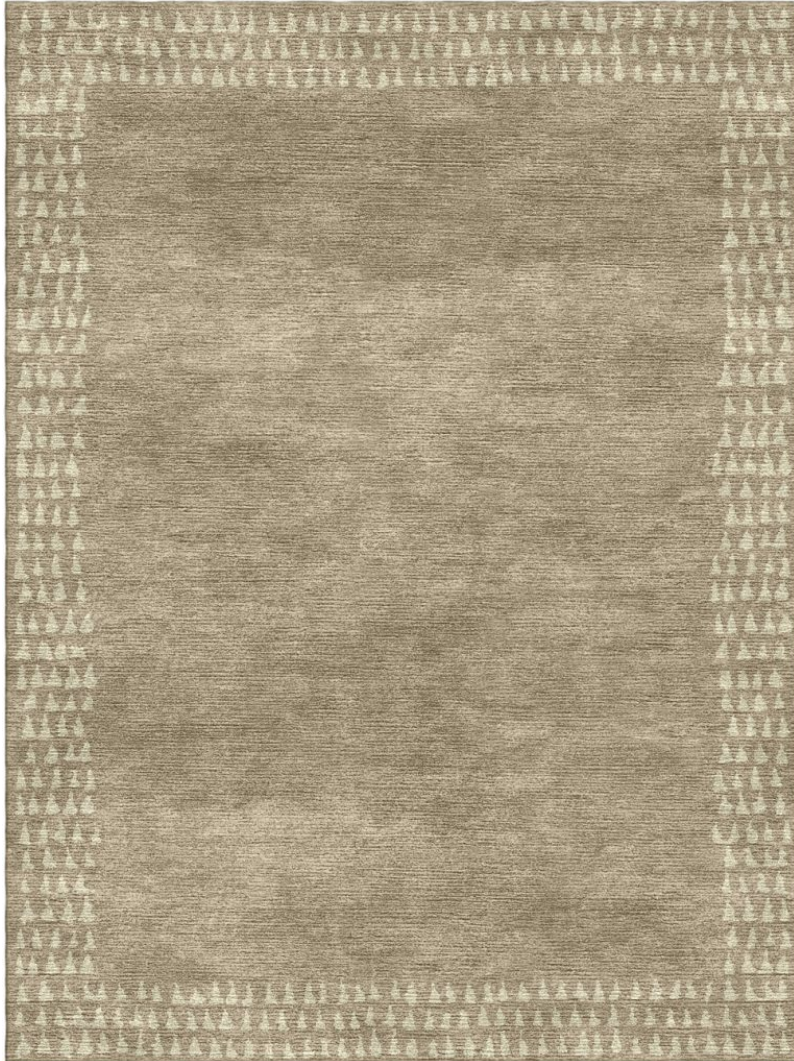

# P E R E N N I A L S

---

FAWN

## Snaggletooth Tibetan Knot

TK322-245

### DETAILS & SPECS

Designer	Studio
Construction	Tibetan Knot
Colorway	FAWN
Collection	2015 B Fall

#### Pom Colors

127

28

---