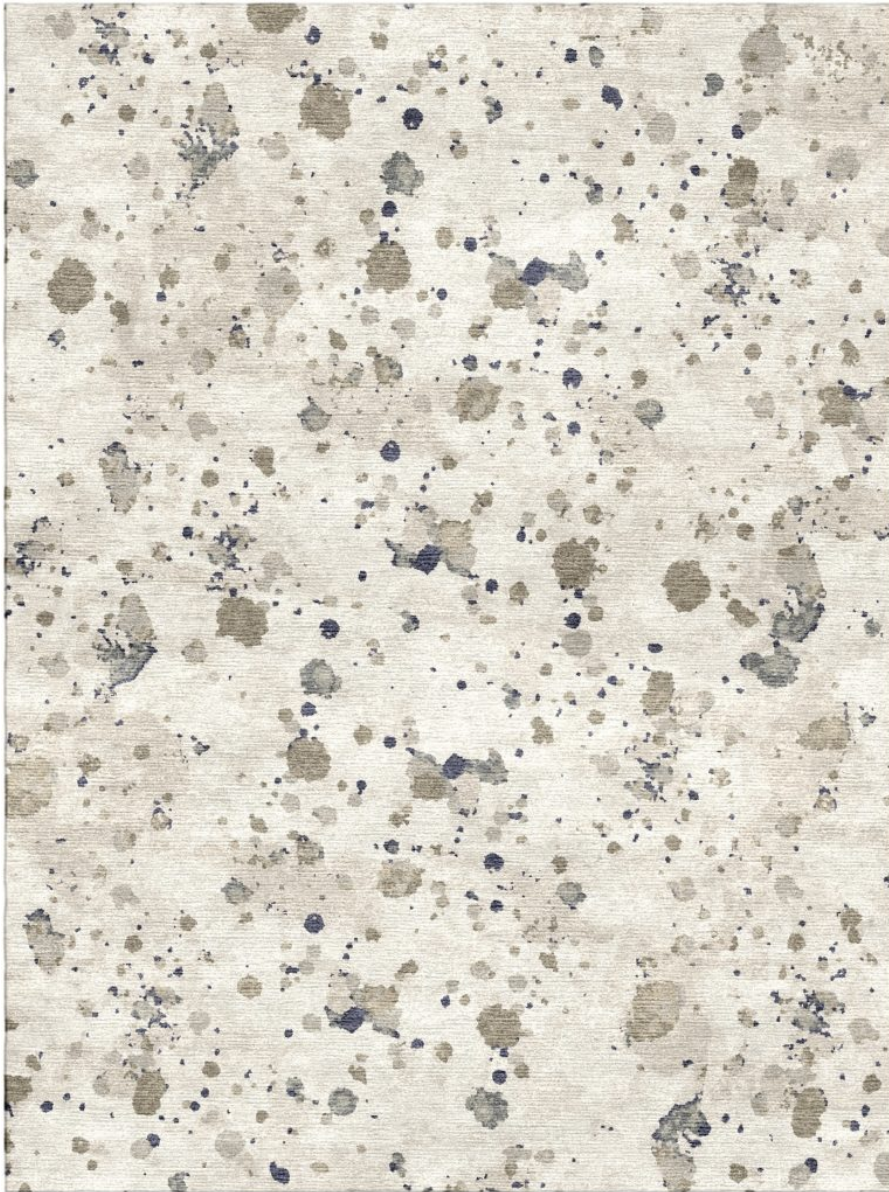

Splash Tibetan Knot

MUSHROOM

TK368-223

Splash Tibetan Knot

Designer Martyn Thompson

Construction Tibetan Knot

Colorway MUSHROOM

Collection 2018 A Spring: Martyn Thompson

Hand knotted, 80 knots per square inch.

Pom Colors

123

405

37

1311

872