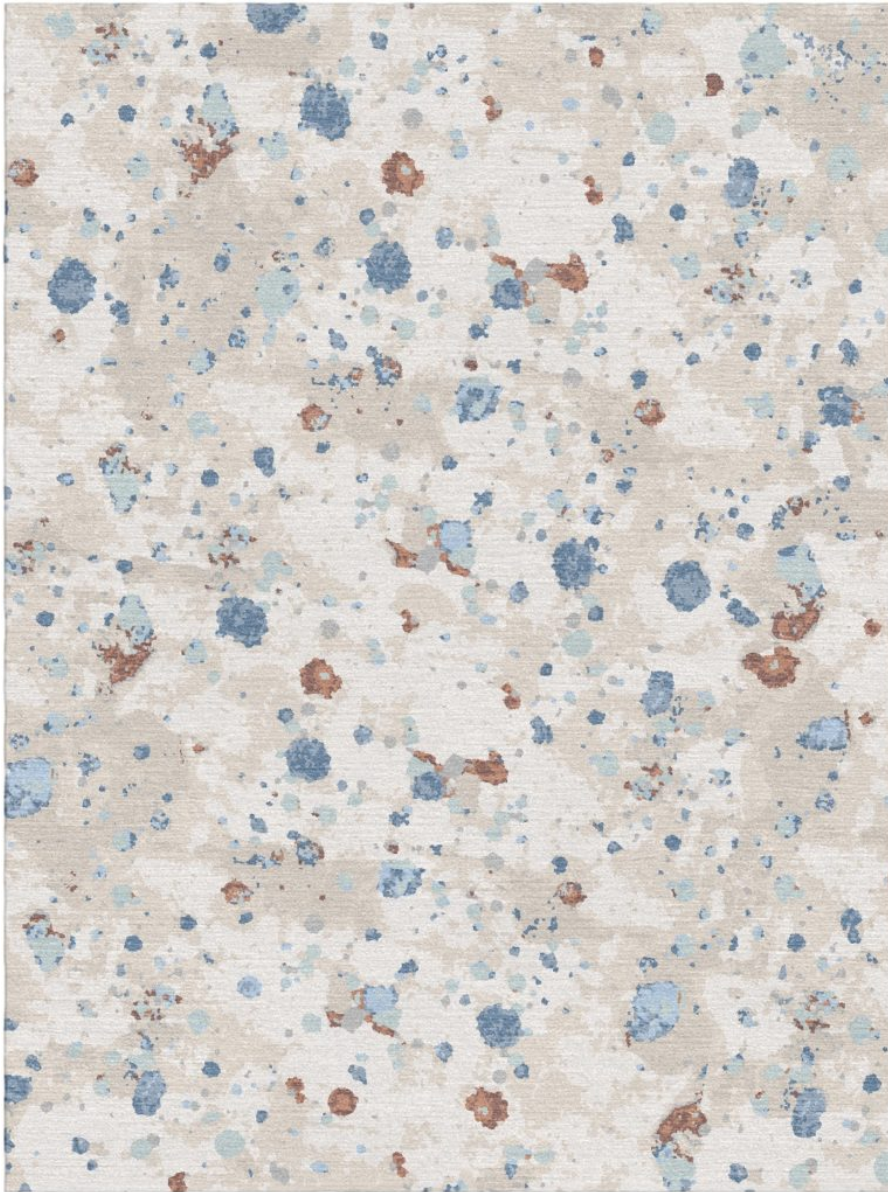

Splash Tibetan Knot

RUST

TK368-366

Splash Tibetan Knot

Designer Martyn Thompson

Construction Tibetan Knot

Colorway RUST

Collection 2018 A Spring: Martyn
Thompson

Hand knotted, 80 knots per square inch.

Pom Colors

98

1165

853

880

1043