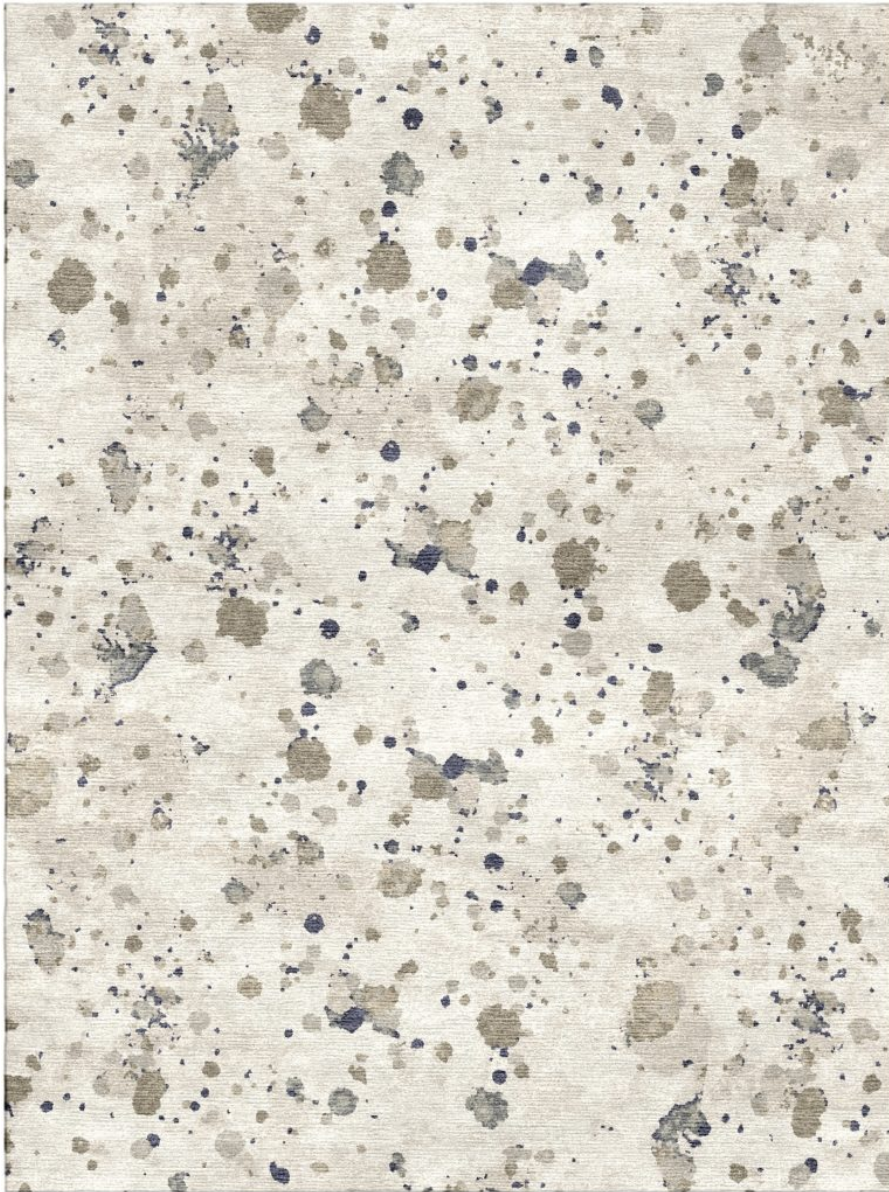

Splash Tibetan Knot

MUSHROOM

TK368-223-0810

Splash Tibetan Knot

Designer Martyn Thompson

Construction Tibetan Knot

Colorway MUSHROOM

Collection 2018 A Spring: Martyn Thompson

Hand knotted, 80 knots per square inch.

Pom Colors

123 405 37 1311 872