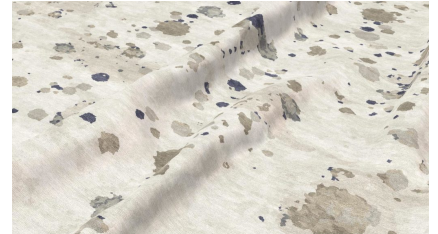

Splash Tibetan Knot

MUSHROOM

TK368-223-0810

Splash Tibetan Knot

Designer Martyn Thompson

Construction Tibetan Knot

Colorway MUSHROOM

Collection 2018 A Spring: Martyn Thompson

Hand knotted, 80 knots per square inch.

Pom Colors

123 405 37 1311 872