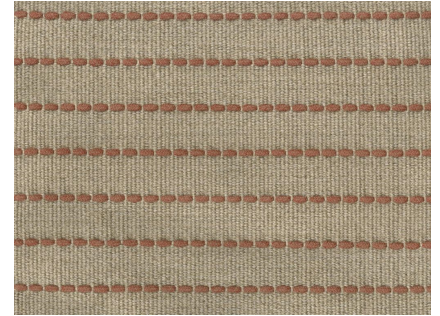

P E R E N N I A L S[®]

LUXURY PERFORMANCE FABRICS

Needlepoint Flatwoven

SUNSET

FW244-12

Needlepoint Flatwoven

Designer Vincent Van Duysen

Construction Flatwoven

Colorway SUNSET

Collection 2021 B Fall: Vincent van
Duysen

Perennials' Flatwoven artisanal rugs feature exceptional designs, subtle color blending and an unbelievably soft feel. They include binding on the horizontal edges and the selvages are left visible to show the craftsmanship of each handwoven rug. These rugs are ideal for use indoors or out.