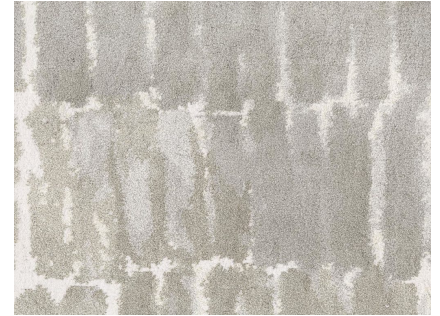

Brush Work Tibetan Knot

MOONSTONE

TK396-362

Brush Work Tibetan Knot

Construction Tibetan Knot

Colorway MOONSTONE

Collection 2022 A Spring: On Cloud Nine

Hand knotted, 80 knots per square inch.

Pom Colors

1

123

188

118