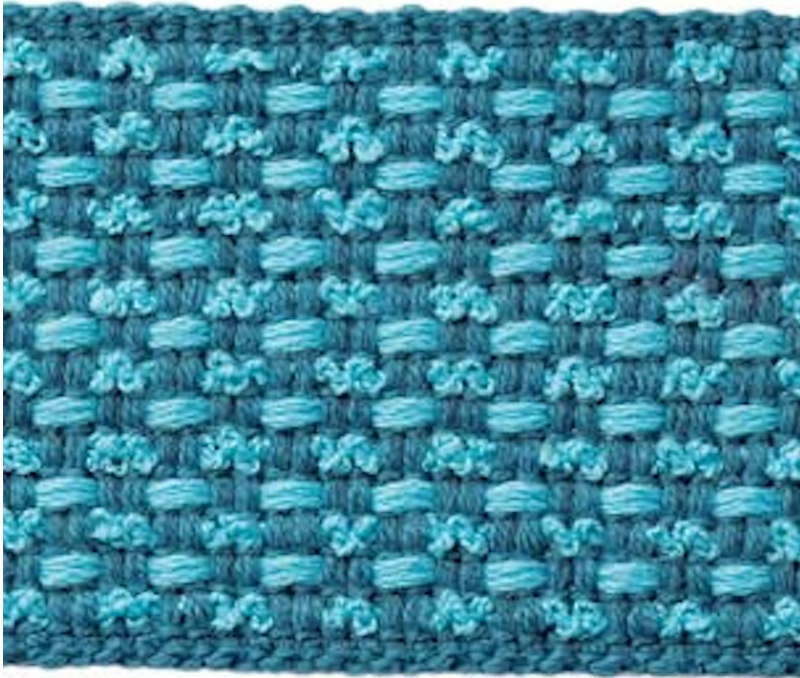

P E R E N N I A L S

Deep End Borderline

BL-82

DETAILS & SPECS

| | |
|-------|-------------------|
| Color | Deep End |
| Width | 1 5/8 IN (4.1 CM) |

DESCRIPTION

The perfect finishing touch. Perennials trims are made from the same 100% solution-dyed acrylic as our fabrics, making them fade resistant, mildew and mold resistant, and easy to maintain.