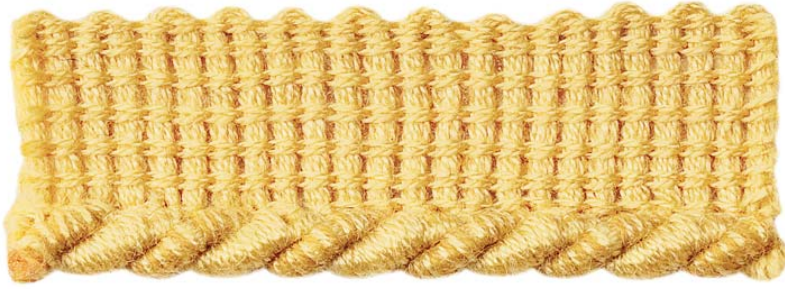

# P E R E N N I A L S<sup>®</sup>

LUXURY PERFORMANCE FABRICS

## Spiral Cord

SUNSHINE

### SC-130

Spiral Cord

**Color** Sunshine

**Width** 3/16 IN (0.5 CM)

The perfect finishing touch. Perennials trims are made from the same 100% solution-dyed acrylic as our fabrics, making them fade resistant, mildew and mold resistant, and easy to maintain.