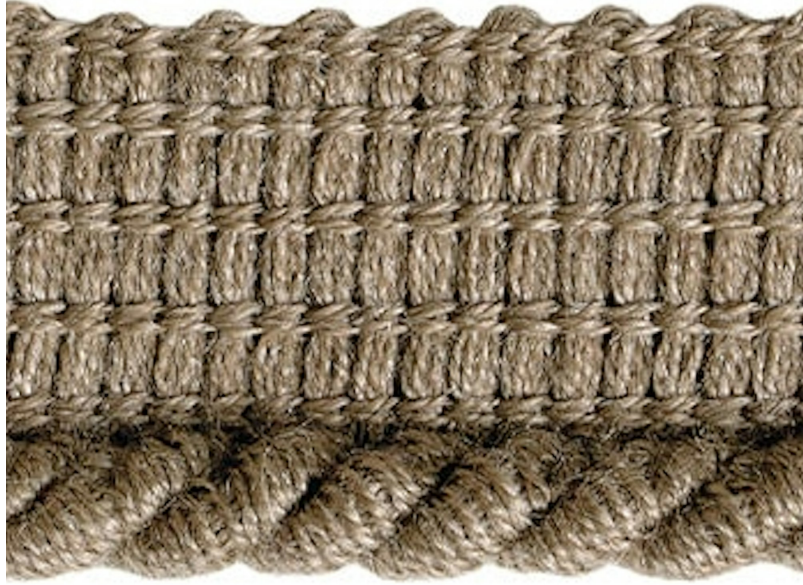

## **Fawn** Spiral Cord

SC-245

### DETAILS & SPECS

Color	Fawn
Width	3/16 IN (0.5 CM)

---