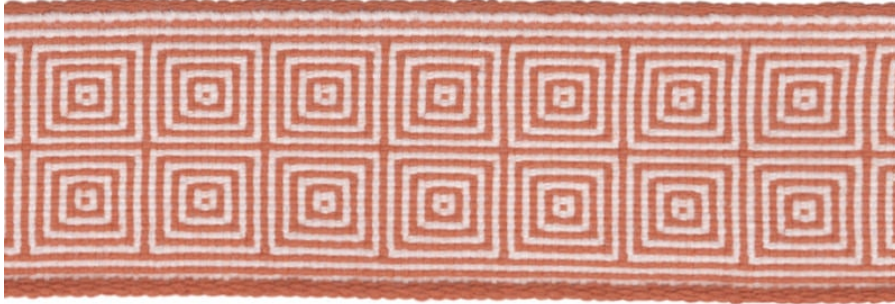

## Origami Border

**OB-167**

Origami Border

**Color**

The perfect finishing touch. Perennials trims are made from the same 100% solution-dyed acrylic as our fabrics, making them fade resistant, mildew and mold resistant, and easy to maintain.