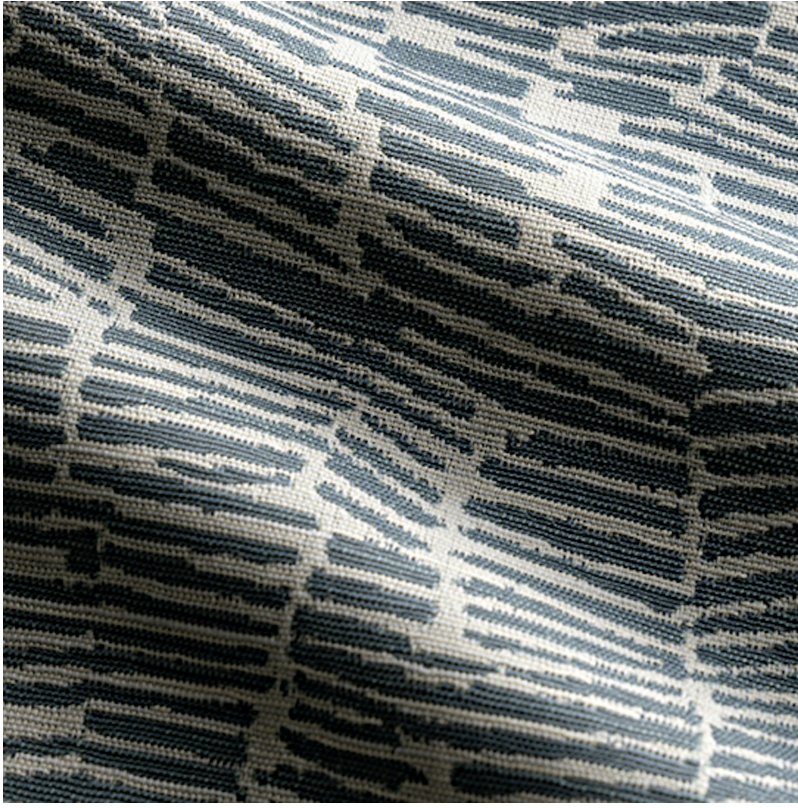

## Bluestone Bramblewood

813-368

### DETAILS & SPECS

Abrasion	12,000 Double Rubs
Brush Pill	Class 4.5
Reversible	Yes
UFAC/NFPA 260	PASS
Width	54 in (137 cm)
Weight	12.5 Oz/sq yd (424 gm/sq m)
Designer	Rose Tarlow
Collection	2023 C Fall: Rose Tarlow
Color Family	Dark Blue
Color	Bluestone
Vertical Repeat	21.25 IN (54 CM)
Horizontal Repeat	27 IN (68.6 CM)

### DESCRIPTION

The all-over abstract dashed line pattern on this jacquard creates a rhythmic effect.

All Perennials 100% solution-dyed acrylic fabrics are backed by an industry-leading no-fade guarantee valid for three years from the date of purchase (with the exceptions of prints, which hold a one-year warranty and Cabana™, which holds a five year warranty).