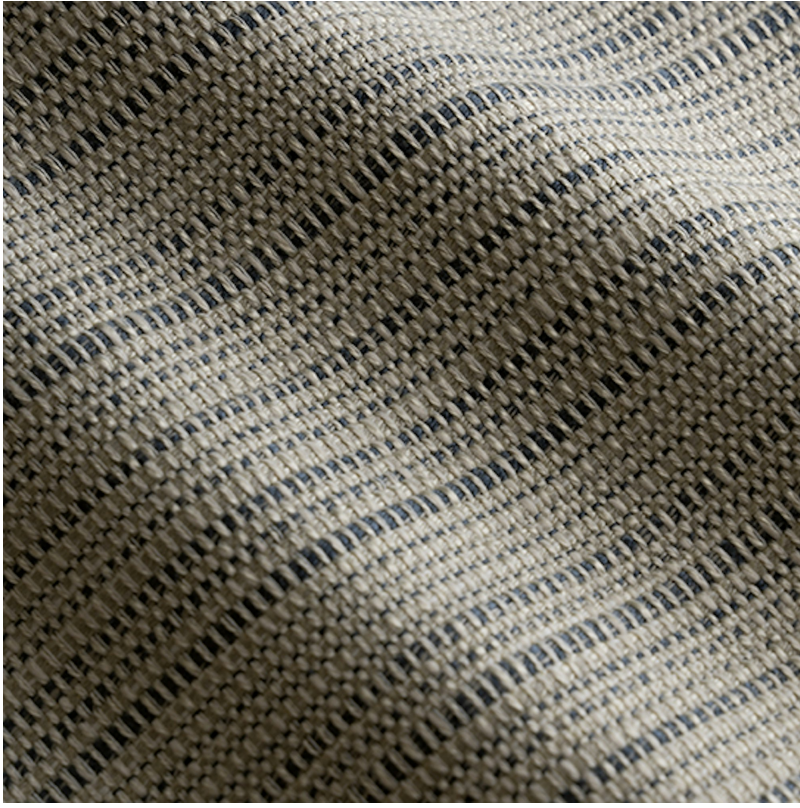

P E R E N N I A L S

Blue Heaven Rock Wall

857-15

DETAILS & SPECS

Abrasion	12,000 Double Rubs
Brush Pill	Class 4
Width	54 in (137 cm)
Weight	17.4 Oz/sq yd (590 gm/sq m)
Designer	Rose Tarlow
Collection	2023 C Fall: Rose Tarlow
Color Family	N/A
Color	Blue Heaven
Vertical Repeat	3.19 IN (8.1 CM)
Horizontal Repeat	N/A

DESCRIPTION

A chunky textural fabric with a linear linen-like appearance, Rock Wall is offered in both tonal and contrasting colorways. Backing Recommended

All Perennials 100% solution-dyed acrylic fabrics are backed by an industry-leading no-fade guarantee valid for three years from the date of purchase (with the exceptions of prints, which hold a one-year warranty and Cabana™, which holds a five year warranty).