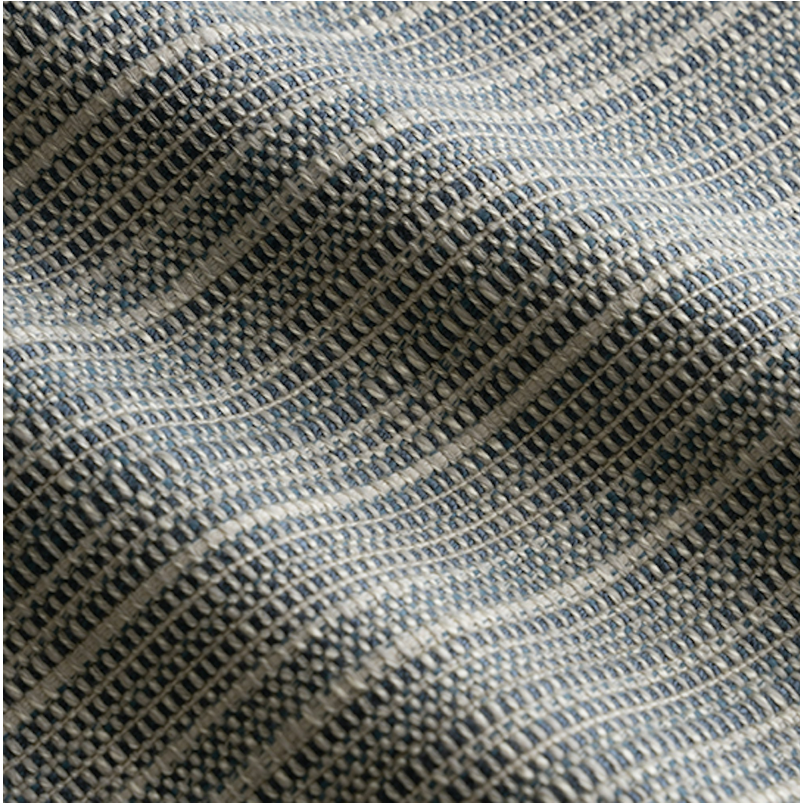

P E R E N N I A L S

Bluestone Rock Wall

857-368

DETAILS & SPECS

Abrasion	12,000 Double Rubs
Brush Pill	Class 4
UFAC/NFPA 260	PASS
Width	54 in (137 cm)
Weight	17.4 Oz/sq yd (590 gm/sq m)
Designer	Rose Tarlow
Collection	2023 C Fall: Rose Tarlow
Color Family	Dark Blue
Color	Bluestone
Vertical Repeat	3.19 IN (8.1 CM)
Horizontal Repeat	N/A

DESCRIPTION

A chunky textural fabric with a linear linen-like appearance, Rock Wall is offered in both tonal and contrasting colorways. Backing Recommended

All Perennials 100% solution-dyed acrylic fabrics are backed by an industry-leading no-fade guarantee valid for three years from the date of purchase (with the exceptions of prints, which hold a one-year warranty and Cabana™, which holds a five year warranty).