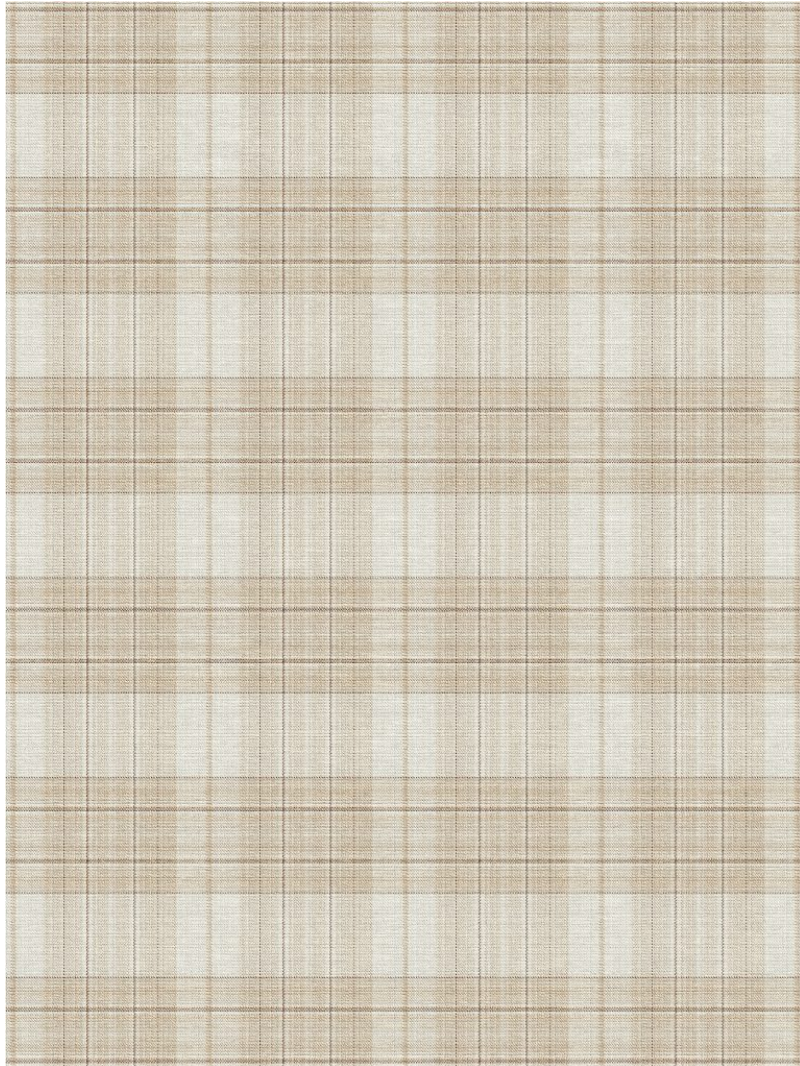

## Camel Story Lines Flatwoven

FW258-483

### DETAILS & SPECS

Designer	Studio
Construction	Flatwoven
Colorway	Camel
Collection	2025 A Spring: Down to Earth

### DESCRIPTION

The second heavyweight flat weave to our line! Story Lines is a fresh take on a timeless classic, plaid. Featuring multicolored stripes in an overlapping design, Story Lines makes for a great stand-alone rug or a layering piece.