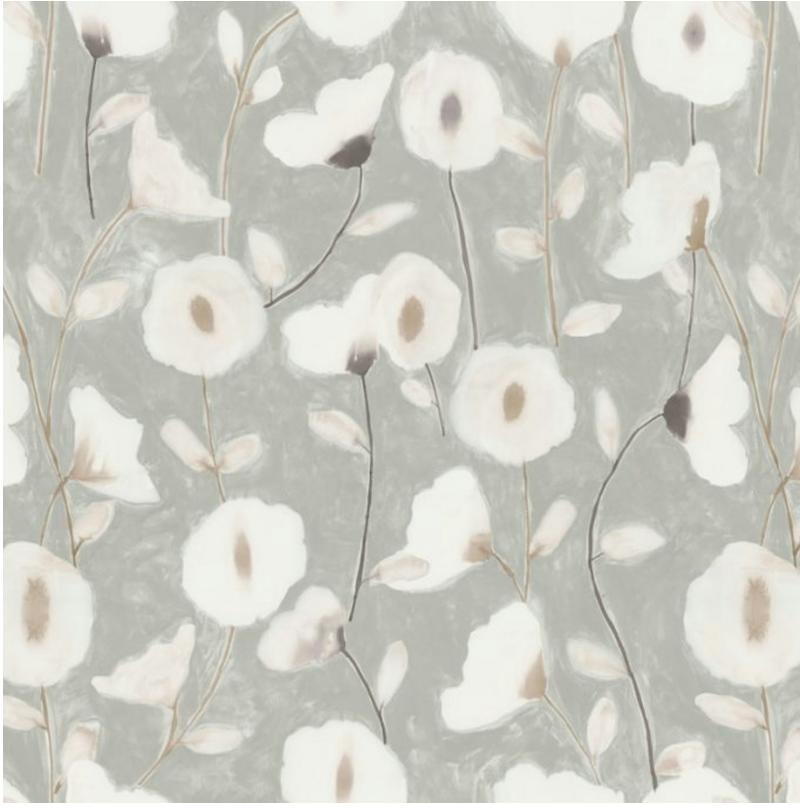

P E R E N N I A L S

Jasmine In Bloom

PP106-794

DETAILS & SPECS

Width	54"
Match	Straight
Material	Type II Vinyl
Backing	Non-Woven
Maintenance	Scrubable, Strippable
Fire Rating	Class A
Potential Lead Credit	No
Designer	Studio
Collection	2025 A Spring: Down to Earth
Color	Jasmine
Color Family	Grey
Vertical Repeat	30"

DESCRIPTION

In Bloom is our first floral wallpaper. Printed on vinyl it meets all Type II requirements and can be installed residentially or commercially. A soft watercolor technique brings the illusion of delicate and fresh blooms laid on a brush stroke blended background. Available in 5 beautiful colors: Dew, Jasmine, Parchment, Matcha, and Salt & Pepper.