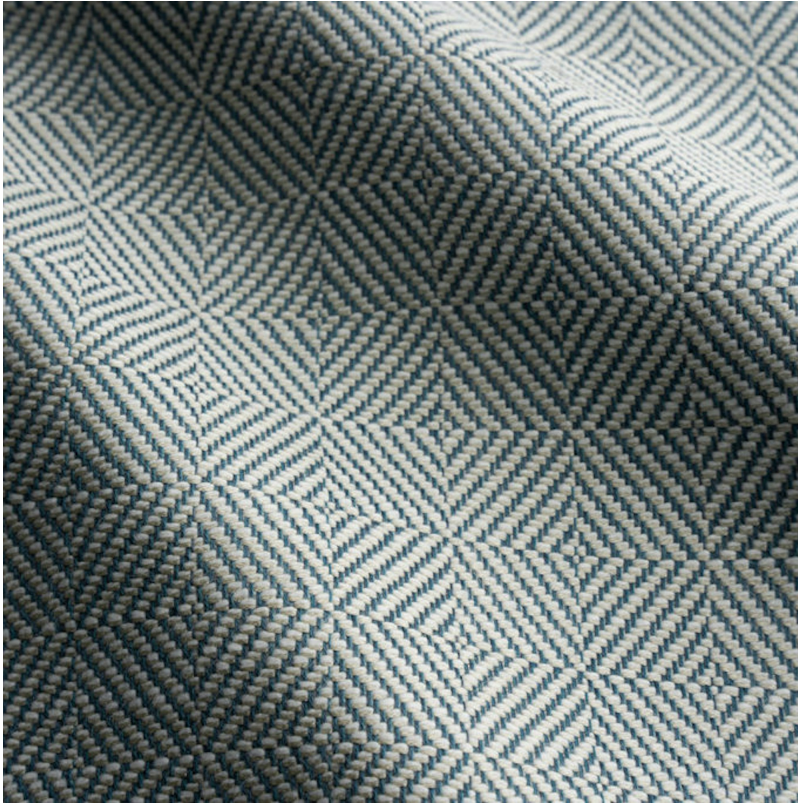

P E R E N N I A L S

Blue Heaven Chelsea Square

765-15

DETAILS & SPECS

Abrasion	15,000 double rubs
Brush Pill	Class 4
Width	54 in (137 cm)
Weight	12.5 Oz/sq yd (425 gm/sq m)
Designer	Rose Tarlow
Collection	2012 B Fall: Rose Tarlow
Color Family	Turquoise
Color	Blue Heaven
Vertical Repeat	1.63 IN (4.1 CM)
Horizontal Repeat	1.63 IN (4.1 CM)

DESCRIPTION

Textured herringbone blocks that are good for drapery, as well as upholstery. Backing recommended.

All Perennials 100% solution-dyed acrylic fabrics are backed by an industry-leading no-fade guarantee valid for three years from the date of purchase (with the exceptions of prints, which hold a one-year warranty and Cabana™, which holds a five year warranty).

Perennials' technically superior fabrics are fade resistant, mildew- and mold-resistant, bleach cleanable and easily maintained. Be confident when you select fabrics identified by the Perennials Fiber Mark that you will receive a product that lives up to our name: enduring, constant and fun.