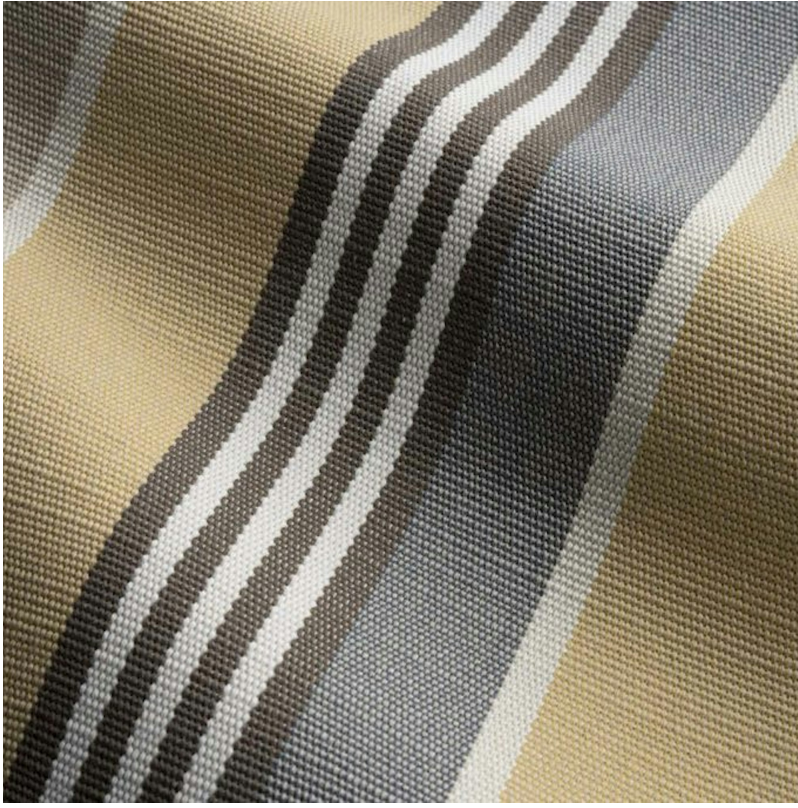

P E R E N N I A L S

Monterey Bay Boathouse Stripe

835-160

DETAILS & SPECS

Abrasion	22,000 double rubs
Brush Pill	Class 5
Width	54 in (137 cm)
Weight	11.3 Oz/sq yd (383 gm/sq m)
Designer	Studio
Collection	2013 A Spring: Camp Wannagetaway
Color Family	Yellow
Color	Monterey Bay
Vertical Repeat	N/A
Horizontal Repeat	13.38 IN (34 CM)

DESCRIPTION

Multi-color stripe fabric with heavy texture and an easy-going, laid-back appeal.

All Perennials 100% solution-dyed acrylic fabrics are backed by an industry-leading no-fade guarantee valid for three years from the date of purchase (with the exceptions of prints, which hold a one-year warranty and Cabana™, which holds a five year warranty).