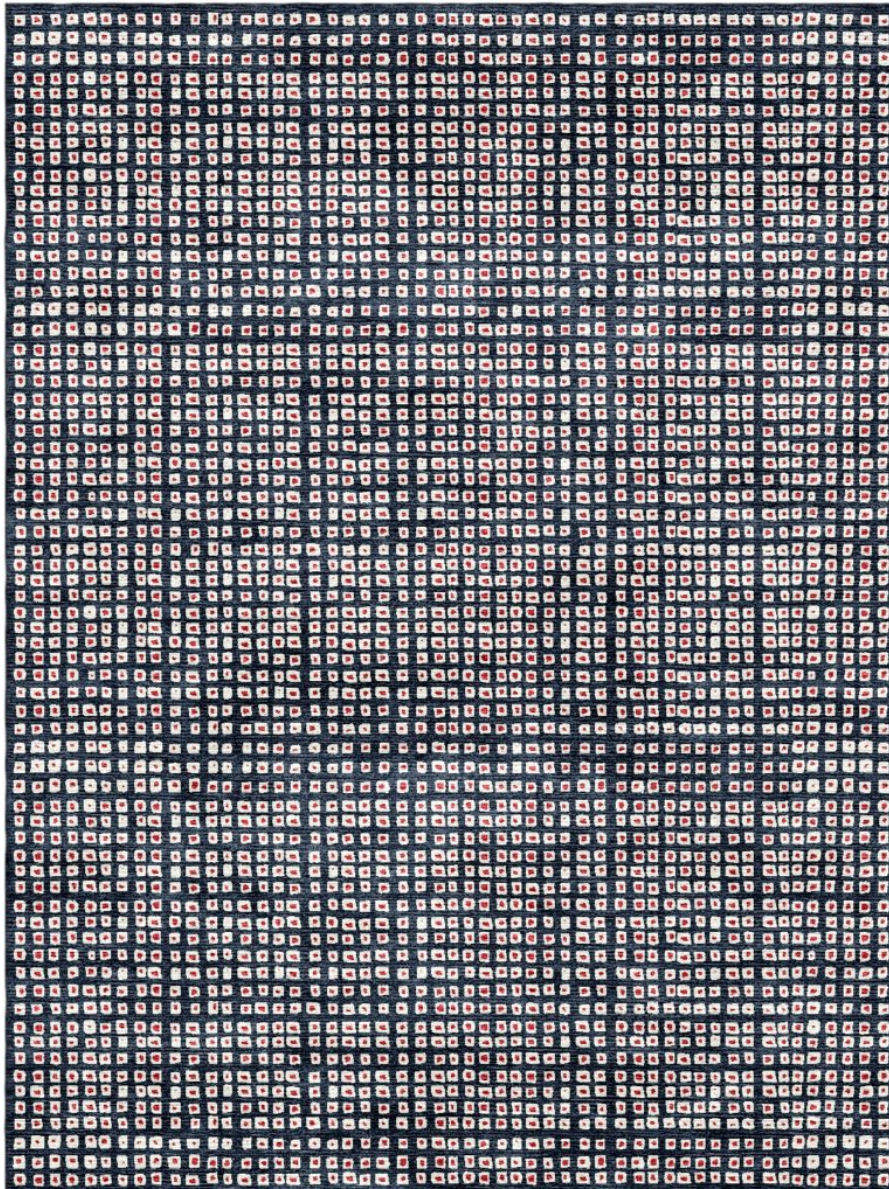

## Paintbox Tibetan Knot

AFTER MIDNIGHT

**TK332-356**

Paintbox Tibetan Knot

**Designer** Porter Teleo

**Construction** Tibetan Knot

**Colorway** AFTER MIDNIGHT

**Collection** 2016 A Spring: Porter Teleo

Hand knotted, 80 knots per square inch.

**Pom Colors**

124

2

192