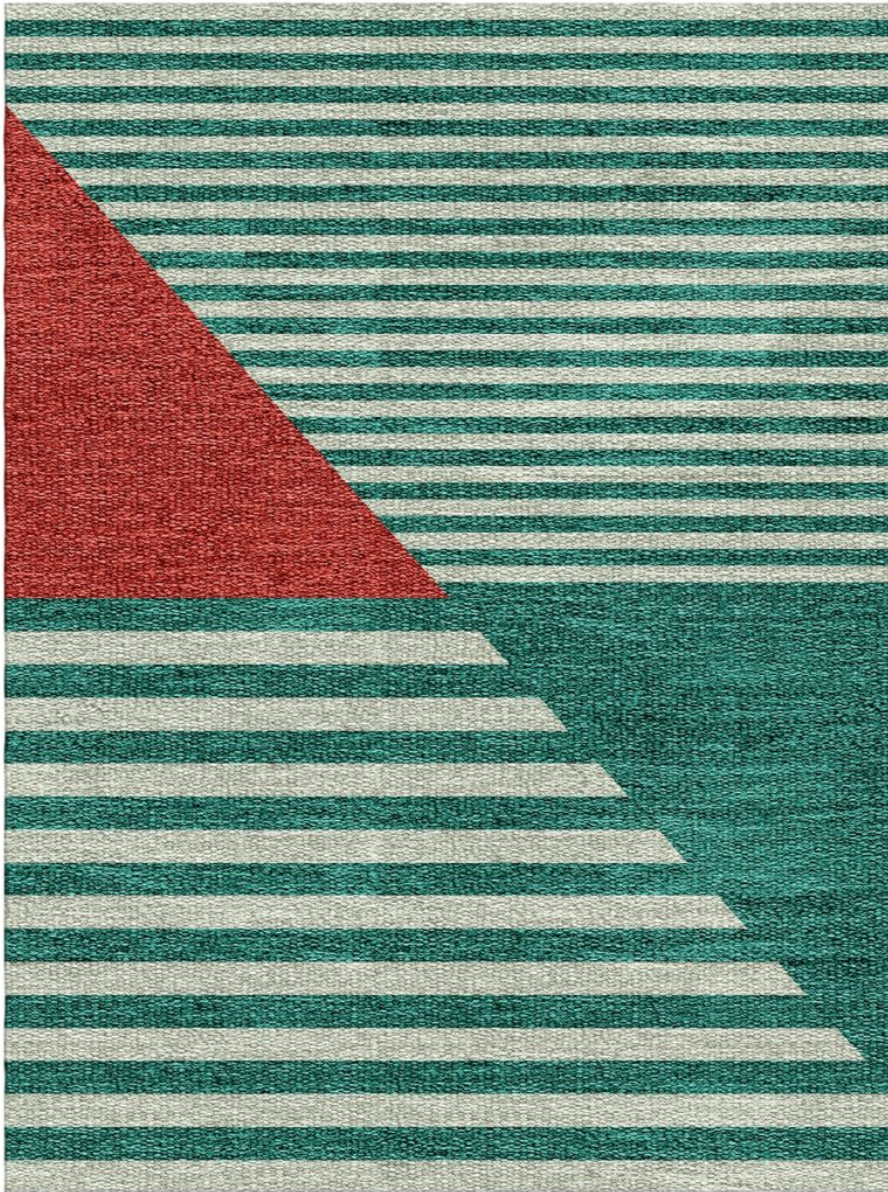

Pinwheel Flatwoven

PEACOCK

FW221-168

Pinwheel Flatwoven

Construction Flatwoven

Colorway PEACOCK

Collection 2017 B Fall

Perennials' Flatwoven artisanal rugs feature exceptional designs, subtle color blending and an unbelievably soft feel. They include binding on the horizontal edges and the selvages are left visible to show the craftsmanship of each handwoven rug. These rugs are ideal for use indoors or out.